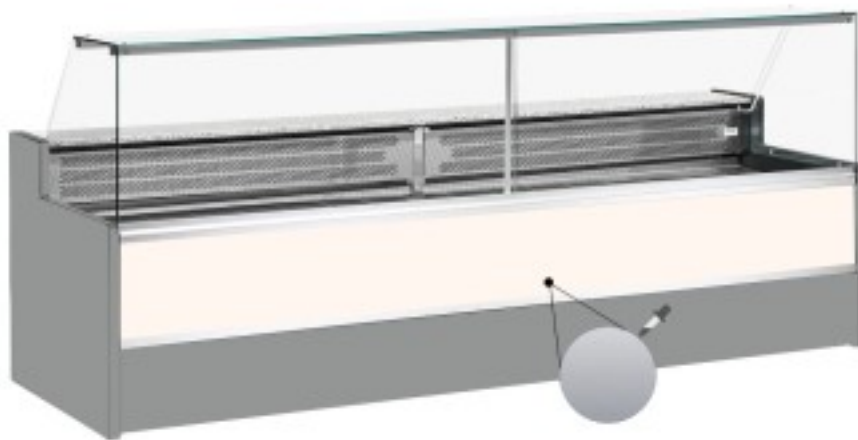

Cod: 11068061952810

Static refrigerated counter with reserve compartment for delicatessen and butcher's shop upward-opening glasses brushed grey +4 +6°C 350x98x127h cm

Description

Static refrigerated counter with modern style and attention to detail to meet every need, robust thanks to stainless steel structure, granite worktop and stainless steel display area. Actual dimensions not corresponding to the picture for illustration purposes only. N.B. The optional frame with castors can only be selected at the time of purchase.

Dimensions

Dimensioni esterne	3500x980x1270 mm
Dimensioni imballo	3600x1130x1580 mm

Technical data

Alimentazione	Electric
Gas refrigerante	R290
Refrigerazione	static
Temperatura d'esercizio	+4 +6 °C
Voltaggio	230 V