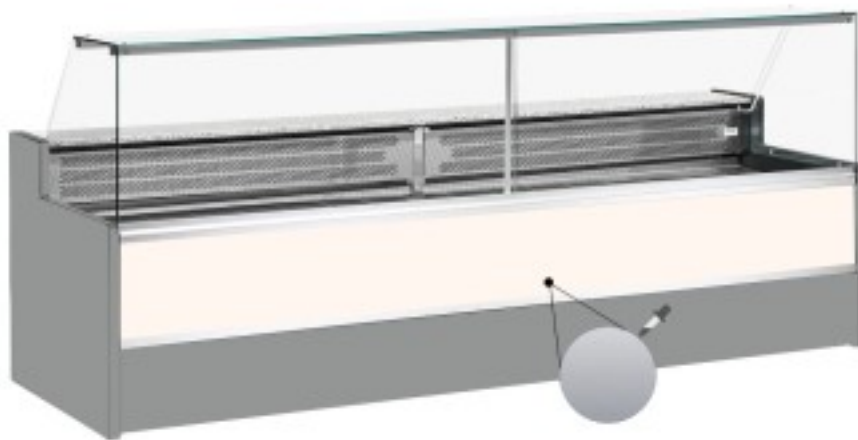

Cod: 11068061952810

Static refrigerated counter with reserve compartment for delicatessen and butcher's shop upward-opening glasses brushed grey +4 +6°C 350x98x127h cm

Description

Static refrigerated counter with modern style and attention to detail to meet every need, robust thanks to stainless steel structure, granite worktop and stainless steel display area.

Actual dimensions not corresponding to the picture for illustration purposes only.

N.B. The optional frame with castors can only be selected at the time of purchase.

Dimensions

Dimensioni esterne	3500x980x1270 mm
Dimensioni imballo	3600x1130x1580 mm

Technical data

Alimentazione	Electric
Gas refrigerante	R290
Refrigerazione	static
Temperatura d'esercizio	+4 +6 °C
Voltaggio	230 V