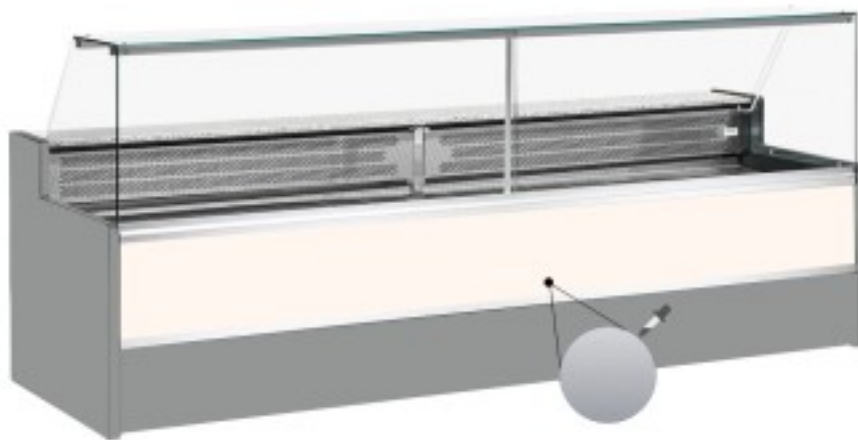

Cod: 11068061952809

Static refrigerated counter with reserve compartment for delicatessen and butcher's shop upward-opening glasses brushed grey +4 +6°C 300x98x127h cm

Description

Static refrigerated counter with modern style and attention to detail to meet every need, robust thanks to stainless steel structure, granite worktop and stainless steel display area.

Actual dimensions not corresponding to the picture for illustration purposes only.

N.B. The optional frame with castors can only be selected at the time of purchase.

Dimensions

Dimensioni esterne	3000x980x1270 mm
Dimensioni imballo	3100x1130x1580 mm

Technical data

Alimentazione	Electric
Gas refrigerante	R290
Refrigerazione	static
Temperatura d'esercizio	+4 +6 °C
Voltaggio	230 V