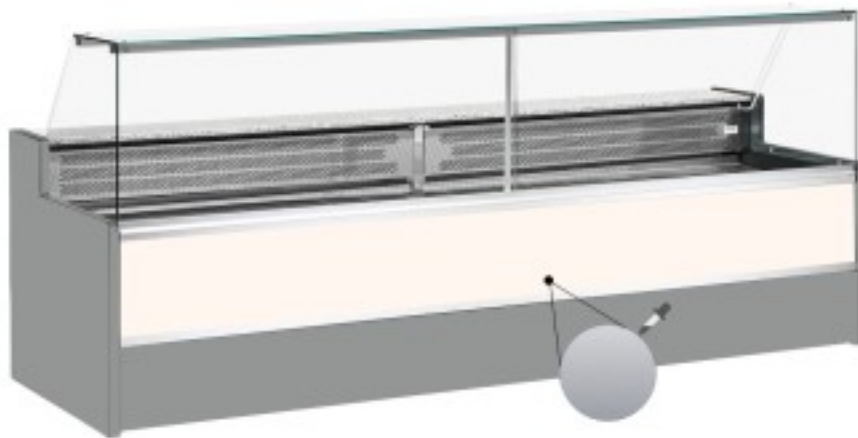

Cod: 11068061952809

**Static refrigerated counter with reserve compartment for delicatessen and butcher's shop upward-opening glasses brushed grey +4 +6°C 300x98x127h cm**

## Description

Static refrigerated counter with modern style and attention to detail to meet every need, robust thanks to stainless steel structure, granite worktop and stainless steel display area.

Actual dimensions not corresponding to the picture for illustration purposes only.

**N.B. The optional frame with castors can only be selected at the time of purchase.**

## Dimensions

Dimensioni esterne	3000x980x1270 mm
Dimensioni imballo	3100x1130x1580 mm