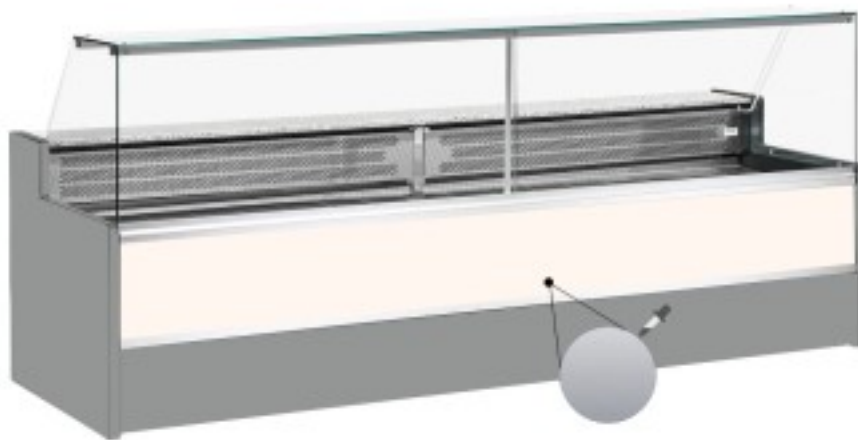

Cod: 11068061952808

Static refrigerated counter with reserve compartment for delicatessen and butcher's shop upward-opening glasses brushed grey +4 +6°C 250x98x127h cm

Description

Static refrigerated counter with modern style and attention to detail to meet every need, robust thanks to stainless steel structure, granite worktop and stainless steel display area.

Actual dimensions not corresponding to the picture for illustration purposes only.

N.B. The optional frame with castors can only be selected at the time of purchase.

Dimensions

Dimensioni esterne	2500x980x1270 mm
Dimensioni imballo	2600x1130x1580 mm

Technical data

Alimentazione	Electric
Gas refrigerante	R290
Refrigerazione	static
Temperatura d'esercizio	+4 +6 °C
Voltaggio	230 V