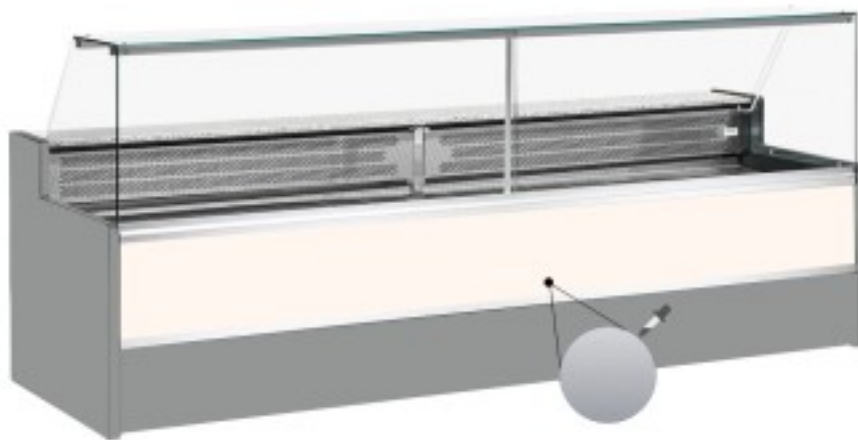

Cod: 11068061952808

**Static refrigerated counter with reserve compartment for delicatessen and butcher's shop upward-opening glasses brushed grey +4 +6°C 250x98x127h cm**

## Description

Static refrigerated counter with modern style and attention to detail to meet every need, robust thanks to stainless steel structure, granite worktop and stainless steel display area.

Actual dimensions not corresponding to the picture for illustration purposes only.

**N.B. The optional frame with castors can only be selected at the time of purchase.**

## Dimensions

Dimensioni esterne	2500x980x1270 mm
Dimensioni imballo	2600x1130x1580 mm