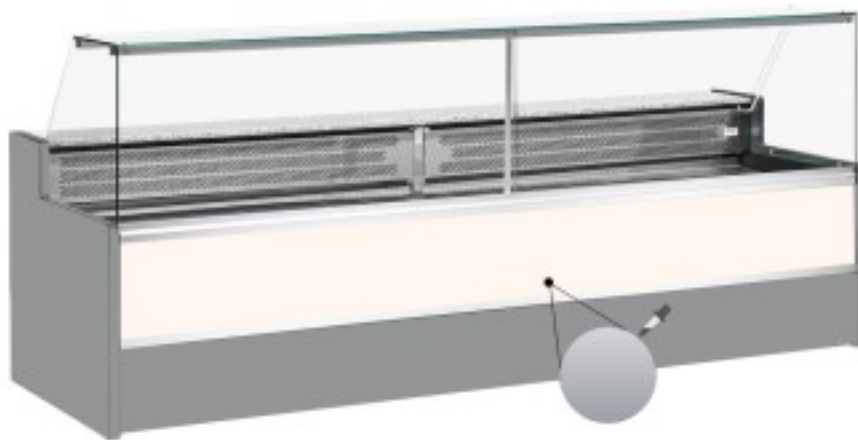

Cod: 11068061952807

Static refrigerated counter with reserve compartment for delicatessen and butcher's shop upward-opening glasses brushed grey +4 +6°C 200x98x127h cm

Description

Static refrigerated counter with modern style and attention to detail to meet every need, robust thanks to stainless steel structure, granite worktop and stainless steel display area.

Actual dimensions not corresponding to the picture for illustration purposes only.

N.B. The optional frame with castors can only be selected at the time of purchase.

Dimensions

Dimensioni esterne	2000x980x1270 mm
Dimensioni imballo	2100x1130x1580 mm

Technical data

Alimentazione	Electric
Gas refrigerante	R290
Refrigerazione	static
Temperatura d'esercizio	+4 +6 °C
Voltaggio	230 V