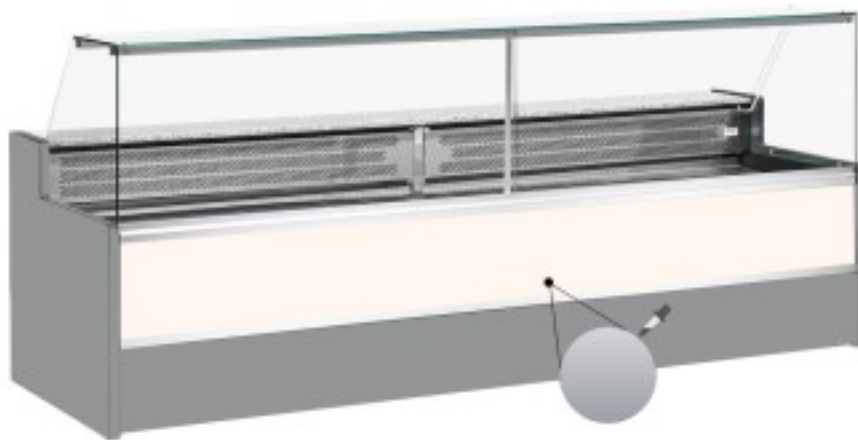

Cod: 11068061952807

Static refrigerated counter with reserve compartment for delicatessen and butcher's shop upward-opening glasses brushed grey +4 +6°C 200x98x127h cm

Description

Static refrigerated counter with modern style and attention to detail to meet every need, robust thanks to stainless steel structure, granite worktop and stainless steel display area. Actual dimensions not corresponding to the picture for illustration purposes only. N.B. The optional frame with castors can only be selected at the time of purchase.

Dimensions

Dimensioni esterne	2000x980x1270 mm
Dimensioni imballo	2100x1130x1580 mm

Technical data

Alimentazione	Electric
Gas refrigerante	R290
Refrigerazione	static
Temperatura d'esercizio	+4 +6 °C
Voltaggio	230 V