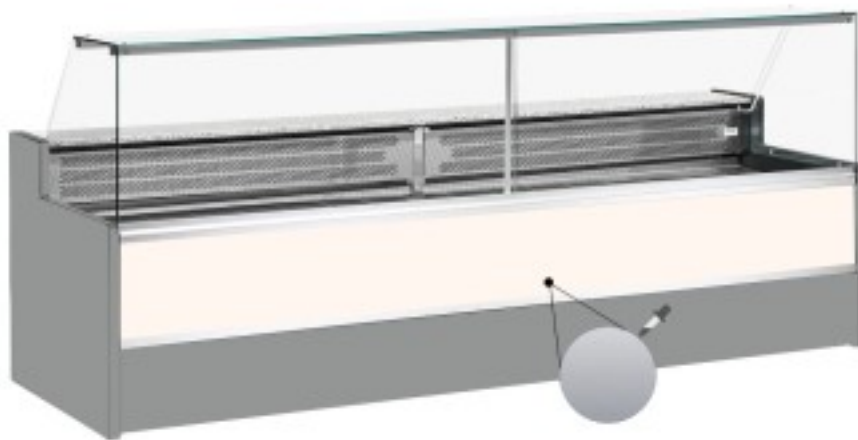

Cod: 11068061952806

**Static refrigerated counter with reserve compartment for delicatessen and butcher's shop upward-opening glasses brushed grey +4 +6°C 150x98x127h cm**

## Description

Static refrigerated counter with modern style and attention to detail to meet every need, robust thanks to stainless steel structure, granite worktop and stainless steel display area. Actual dimensions not corresponding to the picture for illustration purposes only. N.B. The optional frame with castors can only be selected at the time of purchase.

## Dimensions

Dimensioni esterne	1500x980x1270 mm
Dimensioni imballo	1600x1130x1580 mm

**Technical data**

Alimentazione	Electric
Gas refrigerante	R290
Refrigerazione	static
Temperatura d'esercizio	+4 +6 °C
Voltaggio	230 V