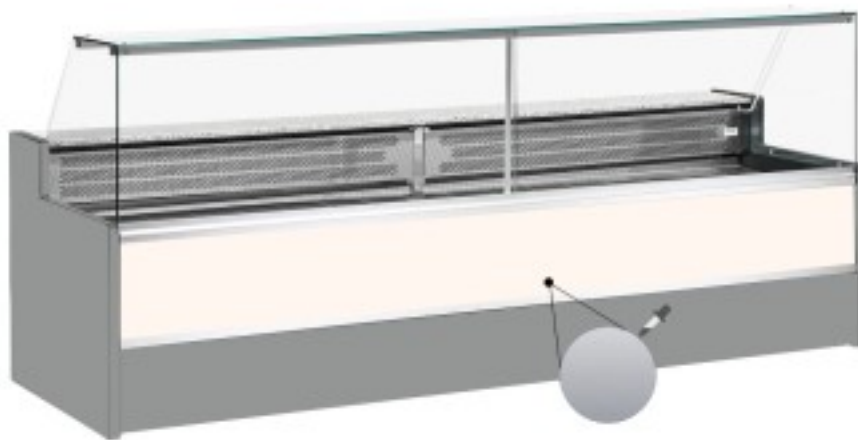

Cod: 11068061952806

Static refrigerated counter with reserve compartment for delicatessen and butcher's shop upward-opening glasses brushed grey +4 +6°C 150x98x127h cm

Description

Static refrigerated counter with modern style and attention to detail to meet every need, robust thanks to stainless steel structure, granite worktop and stainless steel display area.

Actual dimensions not corresponding to the picture for illustration purposes only.

N.B. The optional frame with castors can only be selected at the time of purchase.

Dimensions

Dimensioni esterne	1500x980x1270 mm
Dimensioni imballo	1600x1130x1580 mm

Technical data

Alimentazione	Electric
Gas refrigerante	R290
Refrigerazione	static
Temperatura d'esercizio	+4 +6 °C
Voltaggio	230 V