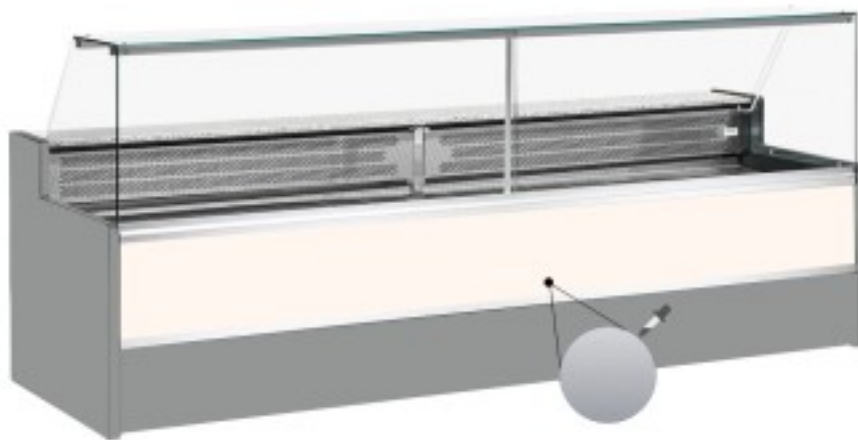

Cod: 11068061952806

**Static refrigerated counter with reserve compartment for delicatessen and butcher's shop upward-opening glasses brushed grey +4 +6°C 150x98x127h cm**

## Description

Static refrigerated counter with modern style and attention to detail to meet every need, robust thanks to stainless steel structure, granite worktop and stainless steel display area.

Actual dimensions not corresponding to the picture for illustration purposes only.

**N.B. The optional frame with castors can only be selected at the time of purchase.**

## Dimensions

Dimensioni esterne	1500x980x1270 mm
Dimensioni imballo	1600x1130x1580 mm