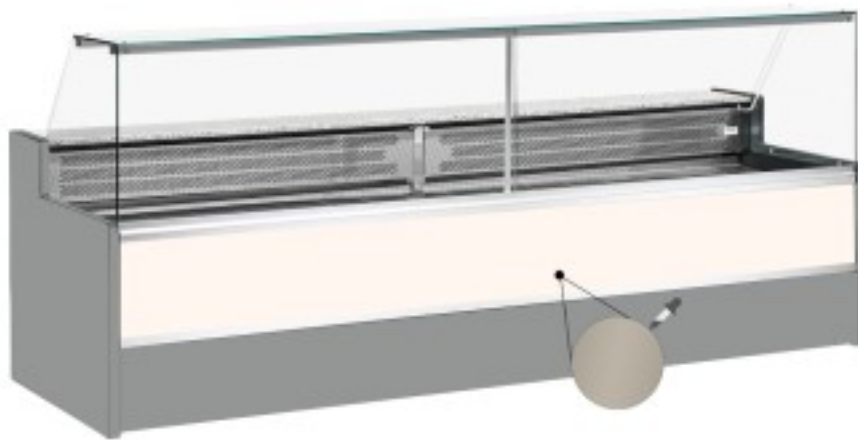

Cod: 11068060952811

Static refrigerated counter with reserve compartment for delicatessen and butcher's shop upward-opening dove grey +4 +6°C 400x98x127h cm

Description

Static refrigerated counter with modern style and attention to detail to meet every need, robust thanks to stainless steel structure, granite worktop and stainless steel display area. Actual dimensions not corresponding to the picture for illustration purposes only. N.B. The optional frame with castors can only be selected at the time of purchase.

Dimensions

Dimensioni esterne	4000x980x1270 mm
Dimensioni imballo	4100x1130x1580 mm

Technical data

Alimentazione	Electric
Gas refrigerante	R290
Refrigerazione	static
Temperatura d'esercizio	+4 +6 °C
Voltaggio	230 V