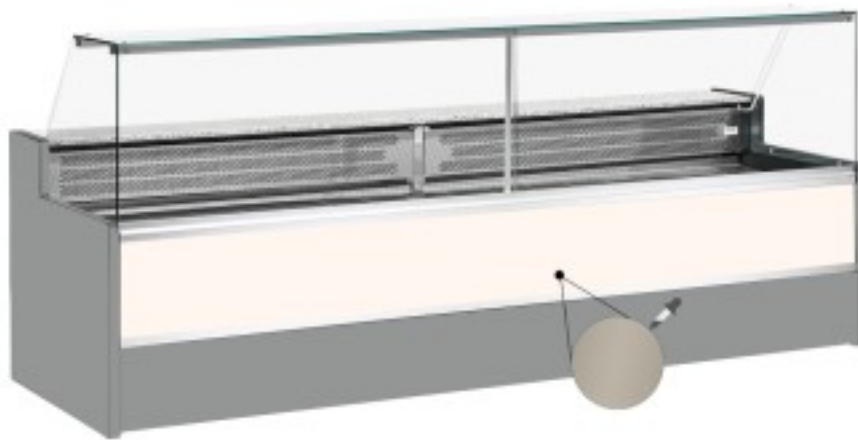

Cod: 11068060952811

Static refrigerated counter with reserve compartment for delicatessen and butcher's shop upward-opening dove grey +4 +6°C 400x98x127h cm

Description

Static refrigerated counter with modern style and attention to detail to meet every need, robust thanks to stainless steel structure, granite worktop and stainless steel display area.

Actual dimensions not corresponding to the picture for illustration purposes only.

N.B. The optional frame with castors can only be selected at the time of purchase.

Dimensions

Dimensioni esterne	4000x980x1270 mm
--------------------	------------------

Dimensioni imballo

4100x1130x1580 mm

Technical data

Alimentazione	Electric
Gas refrigerante	R290
Refrigerazione	static
Temperatura d'esercizio	+4 +6 °C
Voltaggio	230 V