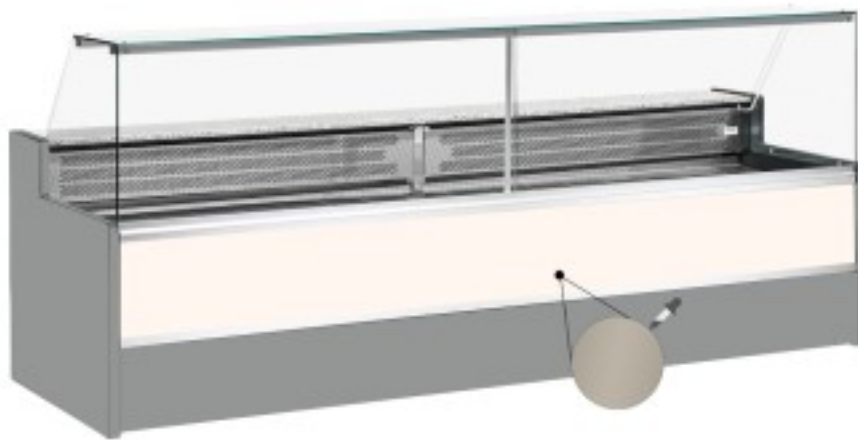

Cod: 11068060952810

Static refrigerated counter with reserve compartment for delicatessen and butcher's shop upward-opening dove grey +4 +6°C 350x98x127h cm

Description

Static refrigerated counter with modern style and attention to detail to meet every need, robust thanks to stainless steel structure, granite worktop and stainless steel display area. Actual dimensions not corresponding to the picture for illustration purposes only. N.B. The optional frame with castors can only be selected at the time of purchase.

Dimensions

Dimensioni esterne	3500x980x1270 mm
Dimensioni imballo	3600x1130x1580 mm

Technical data

Alimentazione	Electric
Gas refrigerante	R290
Refrigerazione	static
Temperatura d'esercizio	+4 +6 °C
Voltaggio	230 V