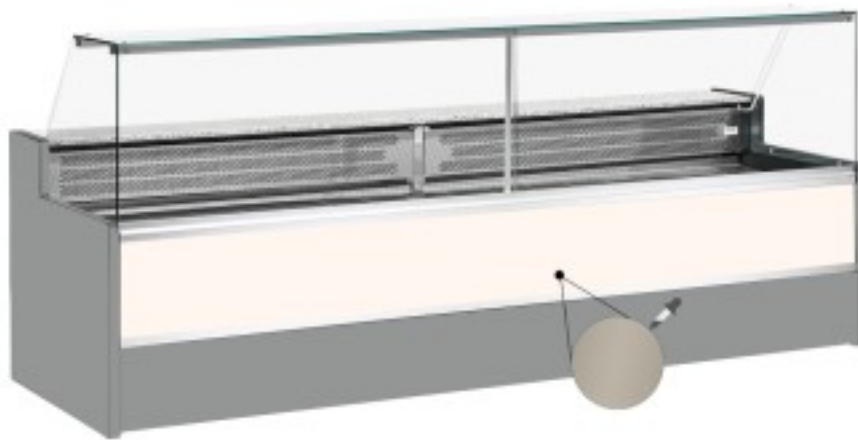

Cod: 11068060952810

**Static refrigerated counter with reserve compartment for delicatessen and butcher's shop upward-opening dove grey +4 +6°C 350x98x127h cm**

## Description

Static refrigerated counter with modern style and attention to detail to meet every need, robust thanks to stainless steel structure, granite worktop and stainless steel display area.

Actual dimensions not corresponding to the picture for illustration purposes only.

**N.B. The optional frame with castors can only be selected at the time of purchase.**

## Dimensions

Dimensioni esterne	3500x980x1270 mm
--------------------	------------------

Dimensioni imballo

3600x1130x1580 mm