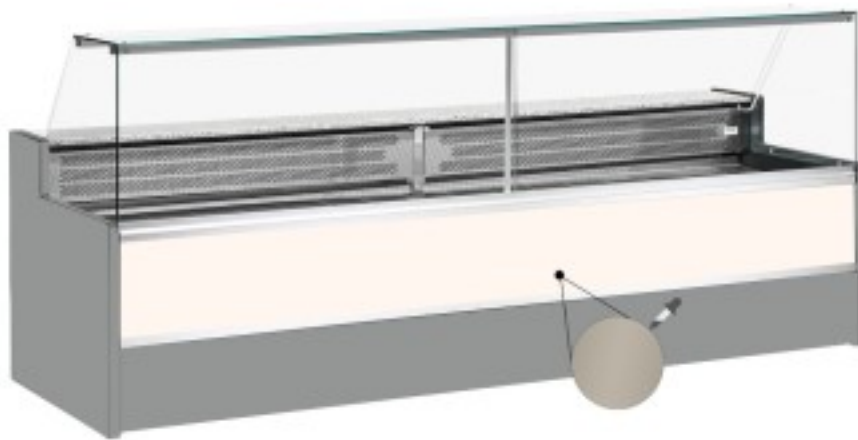

Cod: 11068060952809

Static refrigerated counter with reserve compartment for delicatessen and butcher's shop upward-opening dove grey +4 +6°C 300x98x127h cm

Description

Static refrigerated counter with modern style and attention to detail to meet every need, robust thanks to stainless steel structure, granite worktop and stainless steel display area.

Actual dimensions not corresponding to the picture for illustration purposes only.

N.B. The optional frame with castors can only be selected at the time of purchase.

Dimensions

Dimensioni esterne	3000x980x1270 mm
--------------------	------------------

Technical data

Alimentazione	Electric
Gas refrigerante	R290
Refrigerazione	static
Temperatura d'esercizio	+4 +6 °C
Voltaggio	230 V