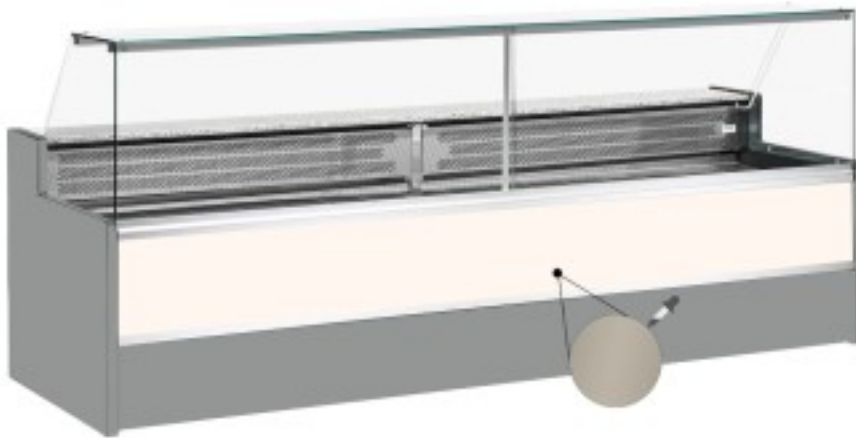

Cod: 11068060952809

Static refrigerated counter with reserve compartment for delicatessen and butcher's shop upward-opening dove grey +4 +6°C 300x98x127h cm

Description

Static refrigerated counter with modern style and attention to detail to meet every need, robust thanks to stainless steel structure, granite worktop and stainless steel display area.

Actual dimensions not corresponding to the picture for illustration purposes only.

N.B. The optional frame with castors can only be selected at the time of purchase.

Dimensions

Dimensioni esterne	3000x980x1270 mm
--------------------	------------------

Technical data

Alimentazione	Electric
Gas refrigerante	R290
Refrigerazione	static
Temperatura d'esercizio	+4 +6 °C
Voltaggio	230 V