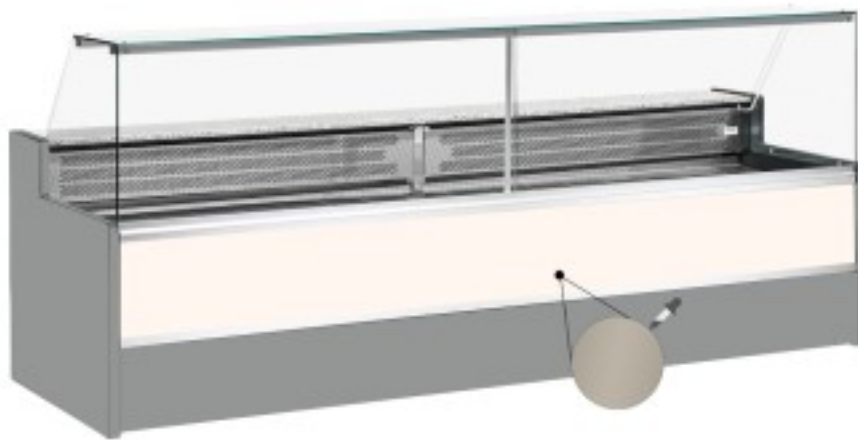

Cod: 11068060952809

Static refrigerated counter with reserve compartment for delicatessen and butcher's shop upward-opening dove grey +4 +6°C 300x98x127h cm

Description

Static refrigerated counter with modern style and attention to detail to meet every need, robust thanks to stainless steel structure, granite worktop and stainless steel display area. Actual dimensions not corresponding to the picture for illustration purposes only. N.B. The optional frame with castors can only be selected at the time of purchase.

Dimensions

Dimensioni esterne	3000x980x1270 mm
--------------------	------------------

Technical data

Alimentazione	Electric
Gas refrigerante	R290
Refrigerazione	static
Temperatura d'esercizio	+4 +6 °C
Voltaggio	230 V