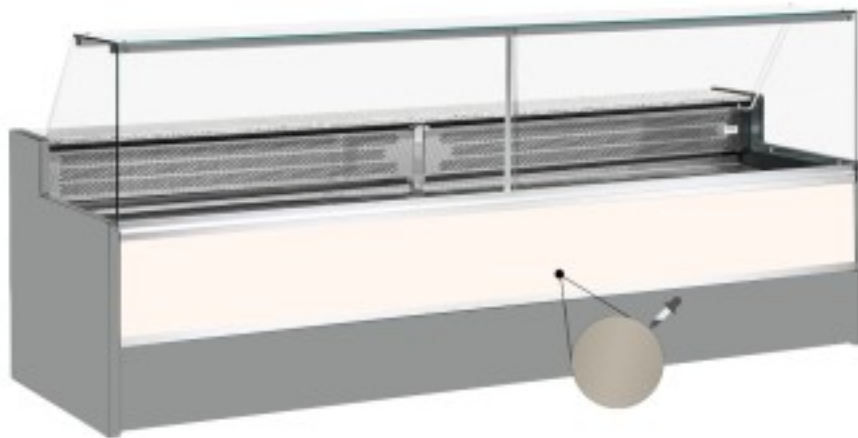

Cod: 11068060952807

Static refrigerated counter with reserve compartment for delicatessen and butcher's shop upward-opening windows dove grey +4 +6°C 200x98x127h cm

Description

Static refrigerated counter with modern style and attention to detail to meet every need, robust thanks to stainless steel structure, granite worktop and stainless steel display area.

Actual dimensions not corresponding to the picture for illustration purposes only.

N.B. The optional frame with castors can only be selected at the time of purchase.

Dimensions

Dimensioni esterne	2000x980x1270 mm
Dimensioni imballo	2100x1130x1570 mm

Technical data

Alimentazione	Electric
Gas refrigerante	R290
Refrigerazione	static
Temperatura d'esercizio	+4 +6 °C
Voltaggio	230 V