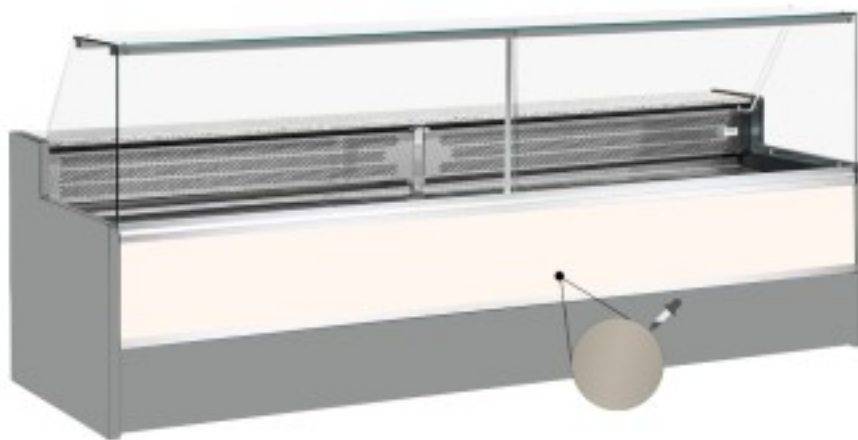

Cod: 11068060952807

Static refrigerated counter with reserve compartment for delicatessen and butcher's shop upward-opening windows dove grey +4 +6°C 200x98x127h cm

Description

Static refrigerated counter with modern style and attention to detail to meet every need, robust thanks to stainless steel structure, granite worktop and stainless steel display area. Actual dimensions not corresponding to the picture for illustration purposes only. N.B. The optional frame with castors can only be selected at the time of purchase.

Dimensions

Dimensioni esterne	2000x980x1270 mm
Dimensioni imballo	2100x1130x1570 mm

Technical data

Alimentazione	Electric
Gas refrigerante	R290
Refrigerazione	static
Temperatura d'esercizio	+4 +6 °C
Voltaggio	230 V