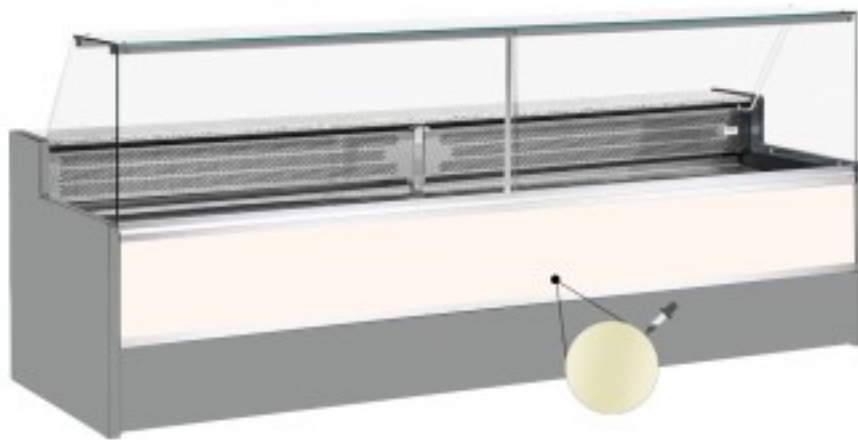

Cod: 11068059952811

Static refrigerated counter with reserve compartment for delicatessen and butcher's shop upward-opening glasses cream +4 +6°C 400x98x127h cm

Description

Static refrigerated counter with modern style and attention to detail to meet every need, robust thanks to stainless steel structure, granite worktop and stainless steel display area. Actual dimensions not corresponding to the picture for illustration purposes only. N.B. The optional frame with castors can only be selected at the time of purchase.

Dimensions

Dimensioni esterne	4000x980x1270 mm
Dimensioni imballo	4100x1130x1580 mm

Technical data

Alimentazione	Electric
Gas refrigerante	R290
Refrigerazione	static
Temperatura d'esercizio	+4 +6 °C
Voltaggio	230 V