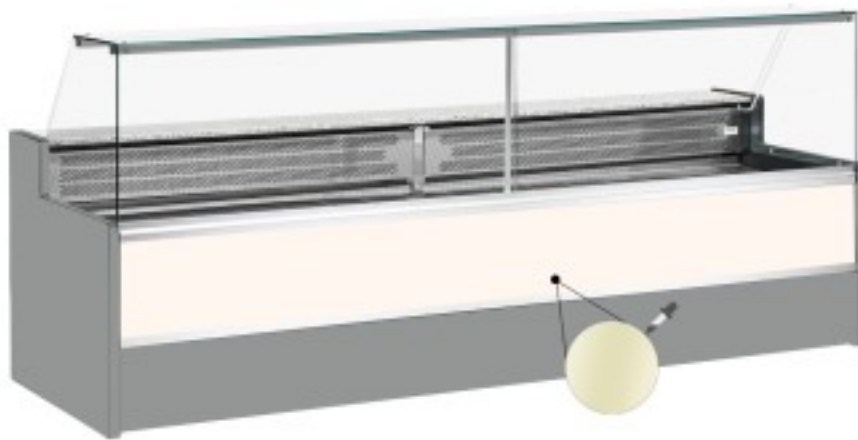

Cod: 11068059952811

Static refrigerated counter with reserve compartment for delicatessen and butcher's shop upward-opening glasses cream +4 +6°C 400x98x127h cm

Description

Static refrigerated counter with modern style and attention to detail to meet every need, robust thanks to stainless steel structure, granite worktop and stainless steel display area.

Actual dimensions not corresponding to the picture for illustration purposes only.

N.B. The optional frame with castors can only be selected at the time of purchase.

Dimensions

Dimensioni esterne	4000x980x1270 mm
--------------------	------------------

Dimensioni imballo

4100x1130x1580 mm

Technical data

Alimentazione	Electric
Gas refrigerante	R290
Refrigerazione	static
Temperatura d'esercizio	+4 +6 °C
Voltaggio	230 V