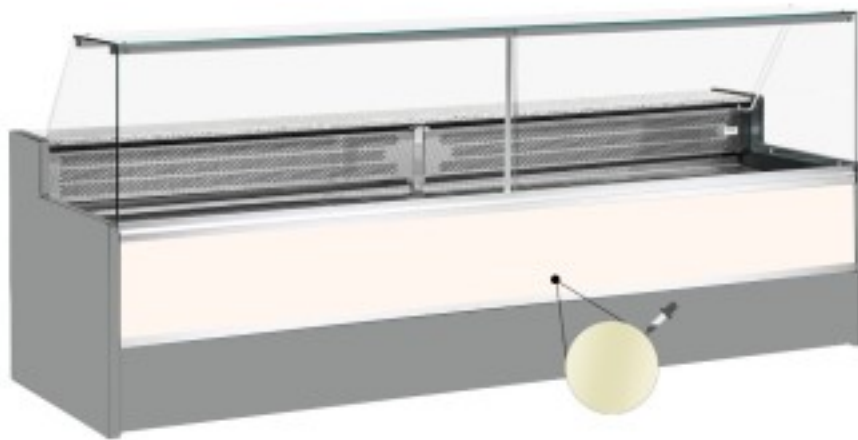

Cod: 11068059952810

Static refrigerated counter with reserve compartment for delicatessen and butcher's shop upward-opening glasses cream +4 +6°C 350x98x127h cm

Description

Static refrigerated counter with modern style and attention to detail to meet every need, robust thanks to stainless steel structure, granite worktop and stainless steel display area.

Actual dimensions not corresponding to the picture for illustration purposes only.

N.B. The optional frame with castors can only be selected at the time of purchase.

Dimensions

Dimensioni esterne	3500x980x1270 mm
--------------------	------------------

Dimensioni imballo	3600x1130x1580 mm
--------------------	-------------------

Technical data

Alimentazione	Electric
Gas refrigerante	R290
Refrigerazione	static
Temperatura d'esercizio	+4 +6 °C
Voltaggio	230 V