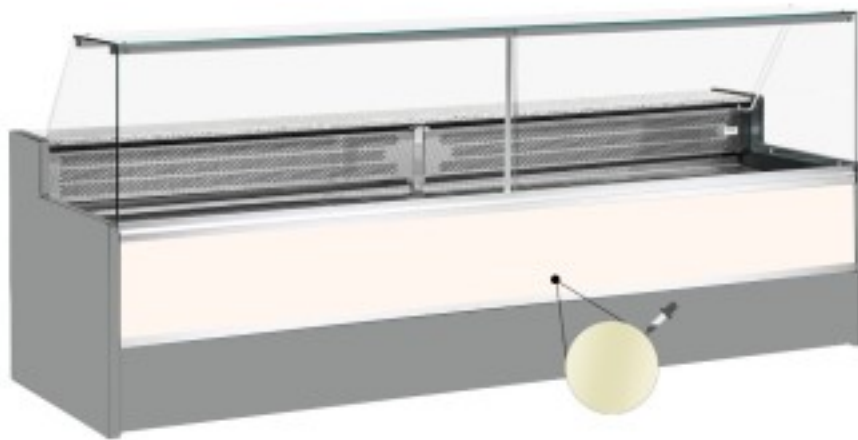

Cod: 11068059952810

Static refrigerated counter with reserve compartment for delicatessen and butcher's shop upward-opening glasses cream +4 +6°C 350x98x127h cm

Description

Static refrigerated counter with modern style and attention to detail to meet every need, robust thanks to stainless steel structure, granite worktop and stainless steel display area.

Actual dimensions not corresponding to the picture for illustration purposes only.

N.B. The optional frame with castors can only be selected at the time of purchase.

Dimensions

Dimensioni esterne	3500x980x1270 mm
--------------------	------------------

Dimensioni imballo

3600x1130x1580 mm

Technical data

Alimentazione	Electric
Gas refrigerante	R290
Refrigerazione	static
Temperatura d'esercizio	+4 +6 °C
Voltaggio	230 V