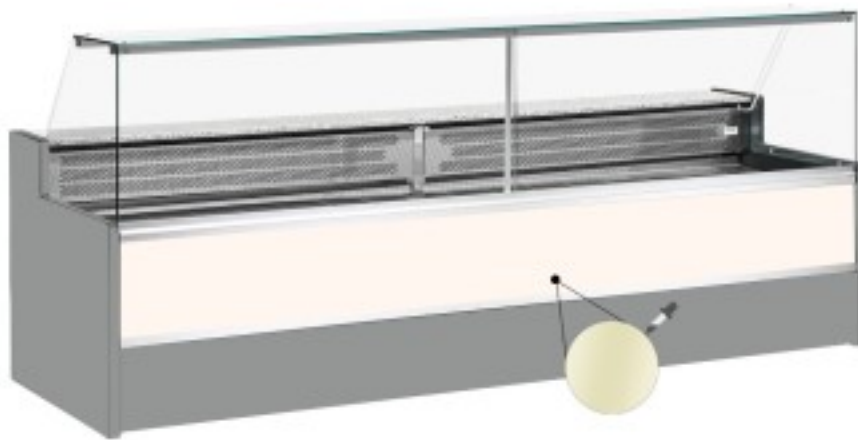

Cod: 11068059952810

Static refrigerated counter with reserve compartment for delicatessen and butcher's shop upward-opening glasses cream +4 +6°C 350x98x127h cm

Description

Static refrigerated counter with modern style and attention to detail to meet every need, robust thanks to stainless steel structure, granite worktop and stainless steel display area. Actual dimensions not corresponding to the picture for illustration purposes only. N.B. The optional frame with castors can only be selected at the time of purchase.

Dimensions

Dimensioni esterne	3500x980x1270 mm
Dimensioni imballo	3600x1130x1580 mm

Technical data

Alimentazione	Electric
Gas refrigerante	R290
Refrigerazione	static
Temperatura d'esercizio	+4 +6 °C
Voltaggio	230 V