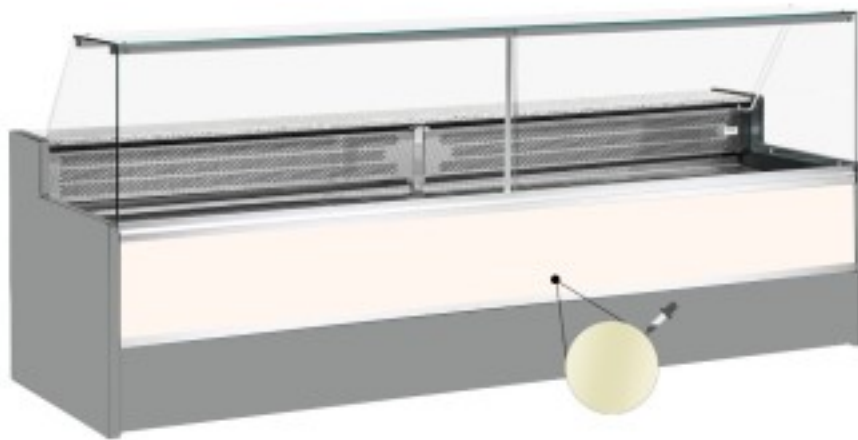

Cod: 11068059952809

**Static refrigerated counter with reserve compartment for delicatessen and butcher's shop upward-opening glasses cream +4 +6°C 300x98x127h cm**

## Description

Static refrigerated counter with modern style and attention to detail to meet every need, robust thanks to stainless steel structure, granite worktop and stainless steel display area.

Actual dimensions not corresponding to the picture for illustration purposes only.

**N.B. The optional frame with castors can only be selected at the time of purchase.**

## Dimensions

Dimensioni esterne	3000x980x1270 mm
--------------------	------------------

Dimensioni imballo

3100x1130x1580 mm