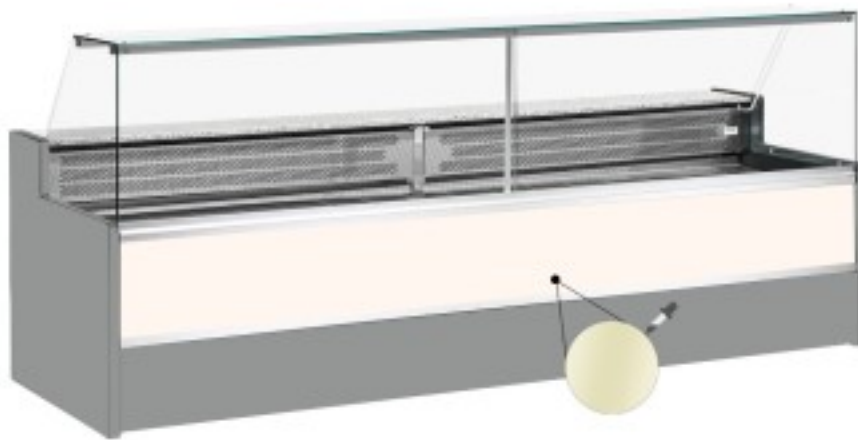

Cod: 11068059952809

**Static refrigerated counter with reserve compartment for delicatessen and butcher's shop upward-opening glasses cream +4 +6°C 300x98x127h cm**

## Description

Static refrigerated counter with modern style and attention to detail to meet every need, robust thanks to stainless steel structure, granite worktop and stainless steel display area. Actual dimensions not corresponding to the picture for illustration purposes only. N.B. The optional frame with castors can only be selected at the time of purchase.

## Dimensions

Dimensioni esterne	3000x980x1270 mm
Dimensioni imballo	3100x1130x1580 mm

**Technical data**

Alimentazione	Electric
Gas refrigerante	R290
Refrigerazione	static
Temperatura d'esercizio	+4 +6 °C
Voltaggio	230 V