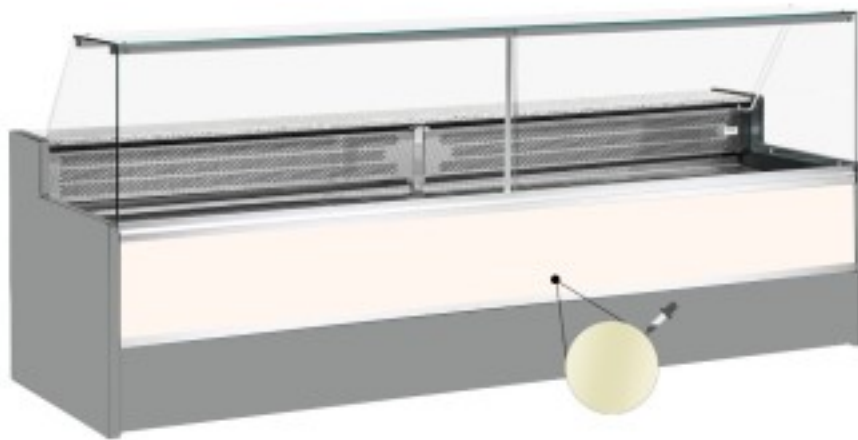

Cod: 11068059952807

**Static refrigerated counter with reserve compartment for delicatessen and butcher's shop upward-opening glasses cream +4 +6°C 200x98x127h cm**

## Description

Static refrigerated counter with modern style and attention to detail to meet every need, robust thanks to stainless steel structure, granite worktop and stainless steel display area.

Actual dimensions not corresponding to the picture for illustration purposes only.

**N.B. The optional frame with castors can only be selected at the time of purchase.**

## Dimensions

Dimensioni esterne	2000x980x1270 mm
--------------------	------------------

Dimensioni imballo	2100x1130x1580 mm
--------------------	-------------------