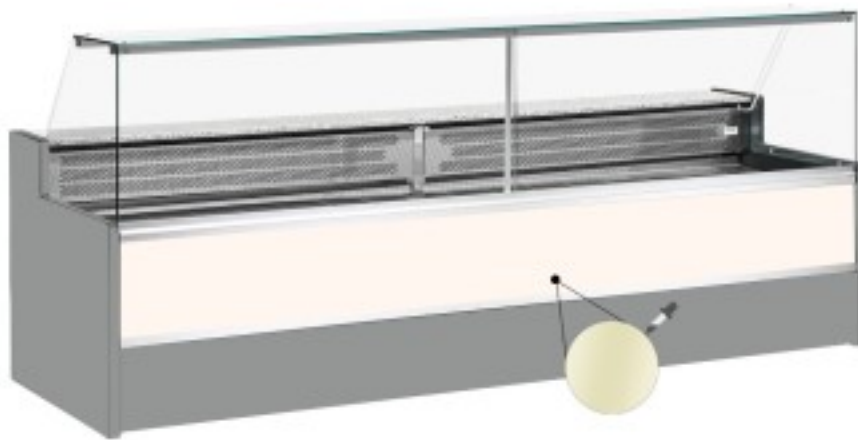

Cod: 11068059952806

**Static refrigerated counter with reserve compartment for delicatessen and butcher's shop upward-opening glasses cream +4 +6°C 150x98x127h cm**

## Description

Static refrigerated counter with modern style and attention to detail to meet every need, robust thanks to stainless steel structure, granite worktop and stainless steel display area.

Actual dimensions not corresponding to the picture for illustration purposes only.

**N.B. The optional frame with castors can only be selected at the time of purchase.**

## Dimensions

Dimensioni esterne	1500x980x1270 mm
--------------------	------------------

Dimensioni imballo	1600x1130x1580 mm
--------------------	-------------------