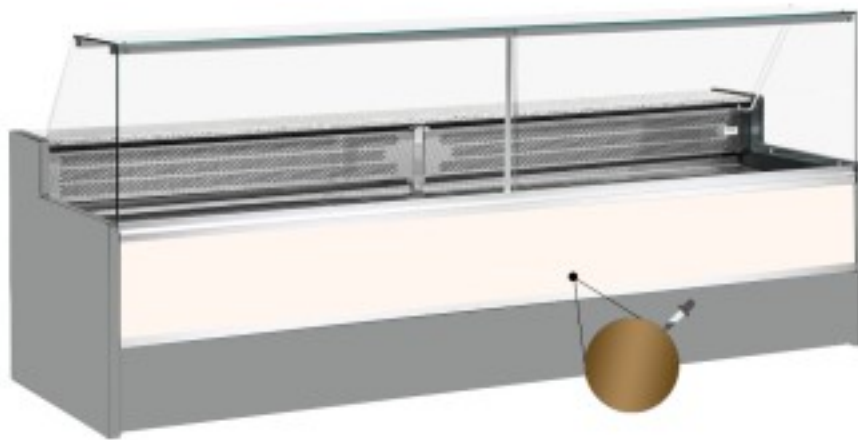

Cod: 11068043952811

Static refrigerated counter with reserve compartment for delicatessen and butcher's shop upward-opening glass doors +4 +6°C 400x98x127h cm

Description

Static refrigerated counter with modern style and attention to detail to meet every need, robust thanks to stainless steel structure, granite worktop and stainless steel display area.

Actual dimensions not corresponding to the picture for illustration purposes only.

N.B. The optional frame with castors can only be selected at the time of purchase.

Dimensions

Dimensioni esterne	4000x980x1270 mm
--------------------	------------------

Dimensioni imballo	4100x1130x1580 mm
--------------------	-------------------

Technical data

Alimentazione	Electric
Gas refrigerante	R290
Refrigerazione	static
Temperatura d'esercizio	+4 +6 °C
Voltaggio	230 V