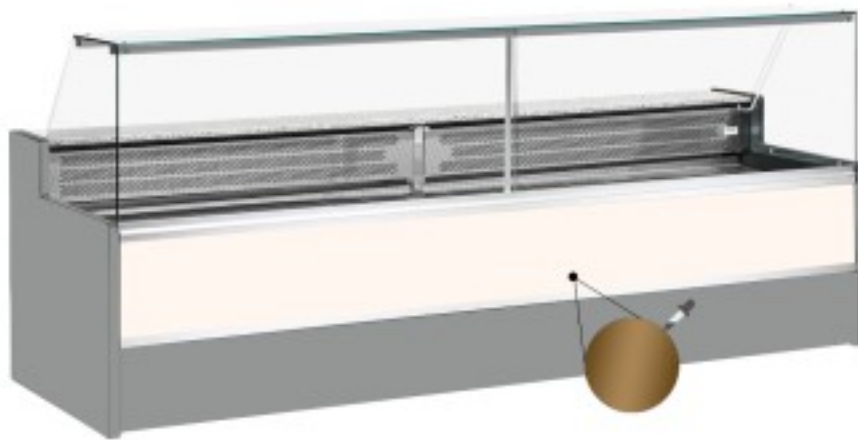

Cod: 11068043952810

Static refrigerated counter with reserve compartment for delicatessen and butcher's shop upward-opening glass panes +4 +6°C 350x98x127h cm

Description

Static refrigerated counter with modern style and attention to detail to meet every need, robust thanks to stainless steel structure, granite worktop and stainless steel display area.

Actual dimensions not corresponding to the picture for illustration purposes only.

N.B. The optional frame with castors can only be selected at the time of purchase.

Dimensions

Dimensioni esterne	3500x980x1270 mm
--------------------	------------------

Dimensioni imballo

3600x1130x1580 mm

Technical data

Alimentazione	Electric
Gas refrigerante	R290
Refrigerazione	static
Temperatura d'esercizio	+4 +6 °C
Voltaggio	230 V