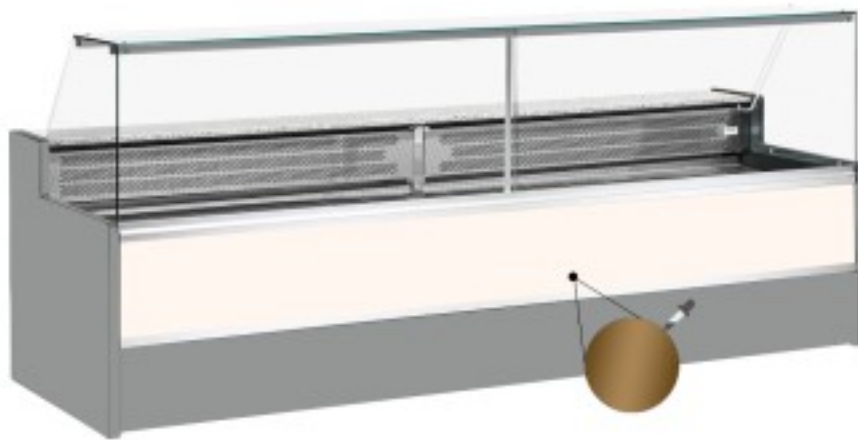

Cod: 11068043952810

Static refrigerated counter with reserve compartment for delicatessen and butcher's shop upward-opening glass panes +4 +6°C 350x98x127h cm

Description

Static refrigerated counter with modern style and attention to detail to meet every need, robust thanks to stainless steel structure, granite worktop and stainless steel display area. Actual dimensions not corresponding to the picture for illustration purposes only. N.B. The optional frame with castors can only be selected at the time of purchase.

Dimensions

Dimensioni esterne	3500x980x1270 mm
Dimensioni imballo	3600x1130x1580 mm

Technical data

Alimentazione	Electric
Gas refrigerante	R290
Refrigerazione	static
Temperatura d'esercizio	+4 +6 °C
Voltaggio	230 V