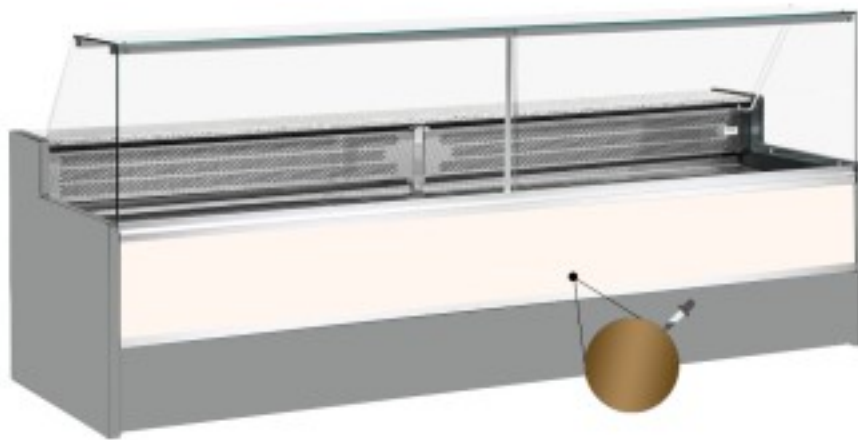

Cod: 11068043952809

**Static refrigerated counter with reserve compartment for delicatessen and butcher's shop upward-opening glass panes +4 +6°C 300x98x127h cm**

## Description

Static refrigerated counter with modern style and attention to detail to meet every need, robust thanks to stainless steel structure, granite worktop and stainless steel display area. Actual dimensions not corresponding to the picture for illustration purposes only. N.B. The optional frame with castors can only be selected at the time of purchase.

## Dimensions

Dimensioni esterne	3000x980x1270 mm
Dimensioni imballo	3100x1130x1580 mm

**Technical data**

Alimentazione	Electric
Gas refrigerante	R290
Refrigerazione	static
Temperatura d'esercizio	+4 +6 °C
Voltaggio	230 V