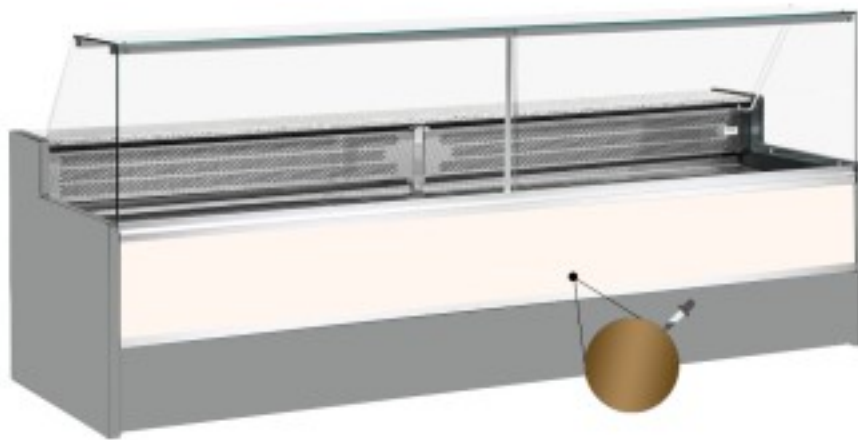

Cod: 11068043952809

Static refrigerated counter with reserve compartment for delicatessen and butcher's shop upward-opening glass panes +4 +6°C 300x98x127h cm

Description

Static refrigerated counter with modern style and attention to detail to meet every need, robust thanks to stainless steel structure, granite worktop and stainless steel display area.

Actual dimensions not corresponding to the picture for illustration purposes only.

N.B. The optional frame with castors can only be selected at the time of purchase.

Dimensions

Dimensioni esterne	3000x980x1270 mm
--------------------	------------------

Dimensioni imballo	3100x1130x1580 mm
--------------------	-------------------

Technical data

Alimentazione	Electric
Gas refrigerante	R290
Refrigerazione	static
Temperatura d'esercizio	+4 +6 °C
Voltaggio	230 V