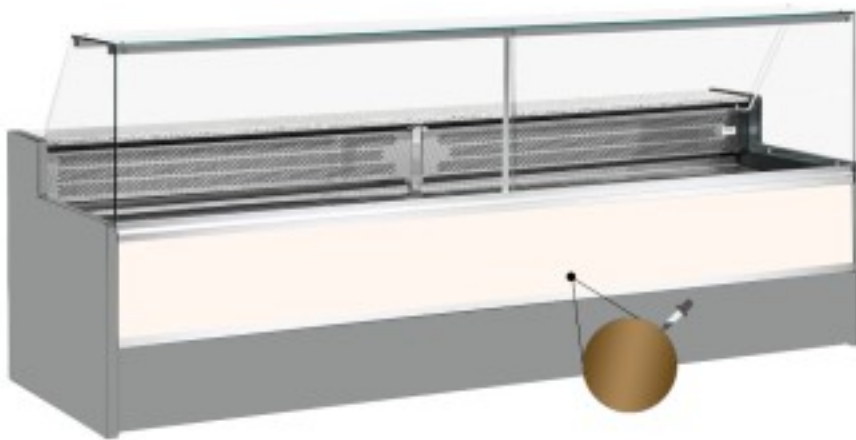

Cod: 11068043952808

Static refrigerated counter with reserve compartment for delicatessen and butcher's shop upward-opening glass panes +4 +6°C 250x98x127h cm

Description

Static refrigerated counter with modern style and attention to detail to meet every need, robust thanks to stainless steel structure, granite worktop and stainless steel display area.

Actual dimensions not corresponding to the picture for illustration purposes only.

N.B. The optional frame with castors can only be selected at the time of purchase.

Dimensions

Dimensioni esterne	2500x980x1270 mm
--------------------	------------------

Dimensioni imballo

2600x1130x1580 mm

Technical data

Alimentazione	Electric
Gas refrigerante	R290
Refrigerazione	static
Temperatura d'esercizio	+4 +6 °C
Voltaggio	230 V