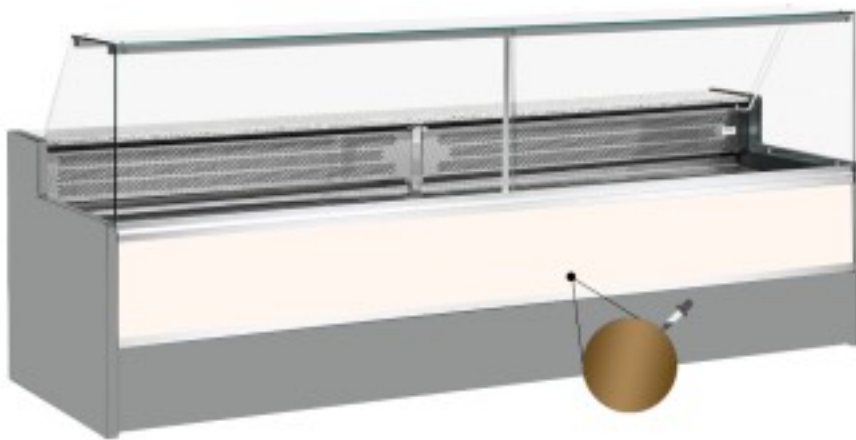

Cod: 11068043952808

Static refrigerated counter with reserve compartment for delicatessen and butcher's shop upward-opening glass panes +4 +6°C 250x98x127h cm

Description

Static refrigerated counter with modern style and attention to detail to meet every need, robust thanks to stainless steel structure, granite worktop and stainless steel display area. Actual dimensions not corresponding to the picture for illustration purposes only. N.B. The optional frame with castors can only be selected at the time of purchase.

Dimensions

Dimensioni esterne	2500x980x1270 mm
Dimensioni imballo	2600x1130x1580 mm

Technical data

Alimentazione	Electric
Gas refrigerante	R290
Refrigerazione	static
Temperatura d'esercizio	+4 +6 °C
Voltaggio	230 V