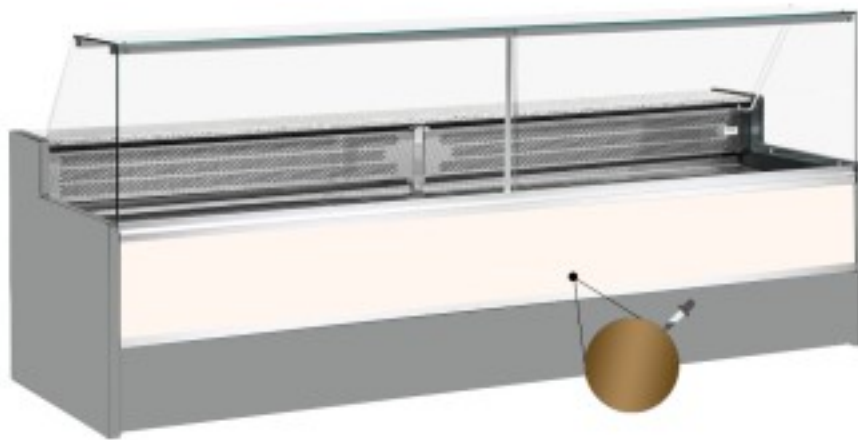

Cod: 11068043952807

**Static refrigerated counter with reserve compartment for delicatessen and butcher's shop upward-opening glass panes +4 +6°C 200x98x127h cm**

## Description

Static refrigerated counter with modern style and attention to detail to meet every need, robust thanks to stainless steel structure, granite worktop and stainless steel display area.

Actual dimensions not corresponding to the picture for illustration purposes only.

**N.B. The optional frame with castors can only be selected at the time of purchase.**

## Dimensions

Dimensioni esterne	2000x980x1270 mm
--------------------	------------------

Dimensioni imballo	2100x1130x1580 mm
--------------------	-------------------