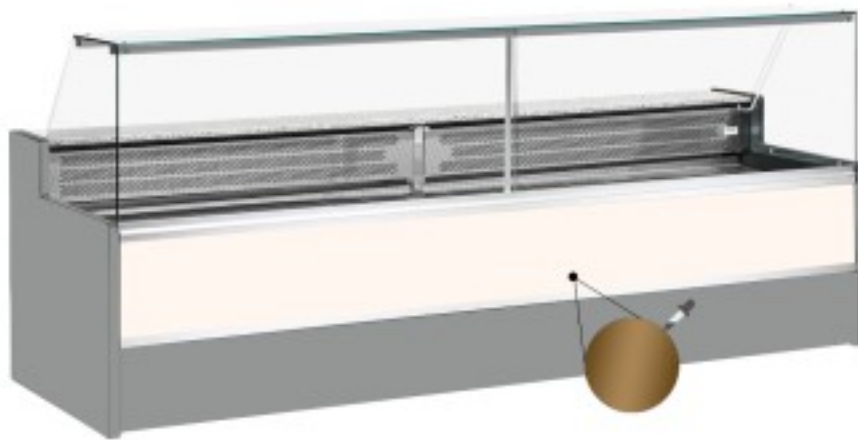

Cod: 11068043952806

Static refrigerated counter with reserve compartment for delicatessen and butcher's shop upward-opening glass panes +4 +6°C 150x98x127h cm

Description

Static refrigerated counter with modern style and attention to detail to meet every need, robust thanks to stainless steel structure, granite worktop and stainless steel display area.

Actual dimensions not corresponding to the picture for illustration purposes only.

N.B. The optional frame with castors can only be selected at the time of purchase.

Dimensions

Dimensioni esterne	1500x980x1270 mm
--------------------	------------------

Dimensioni imballo	1600x1130x1580 mm
--------------------	-------------------

Technical data

Alimentazione	Electric
Gas refrigerante	R290
Refrigerazione	static
Temperatura d'esercizio	+4 +6 °C
Voltaggio	230 V