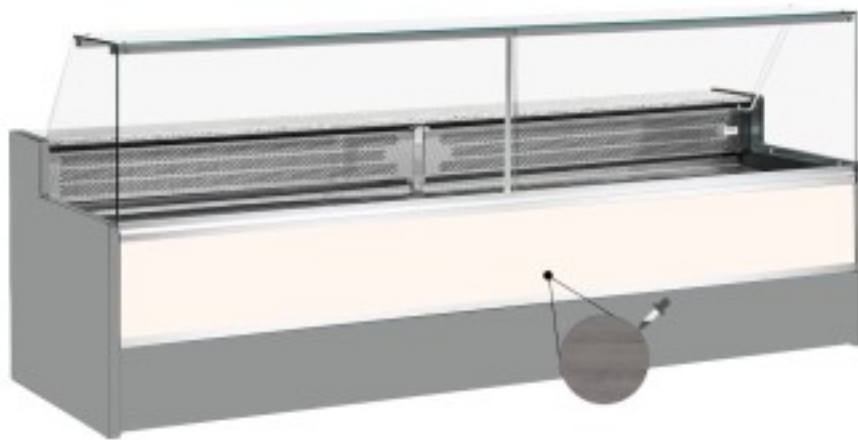

Cod: 11068057952807

Static refrigerated counter with reserve compartment for delicatessen and butcher's shop upward-opening windows dark oak +4 +6°C 200x98x127h cm

Description

Static refrigerated counter with modern style and attention to detail to meet every need, robust thanks to stainless steel structure, granite worktop and stainless steel display area. Actual dimensions not corresponding to the picture for illustration purposes only. N.B. The optional frame with castors can only be selected at the time of purchase.

Dimensions

Dimensioni esterne	2000x980x1270 mm
Dimensioni imballo	2100x1130x1580 mm

Technical data

Alimentazione	Electric
Gas refrigerante	R290
Refrigerazione	static
Temperatura d'esercizio	+4 +6 °C
Voltaggio	230 V