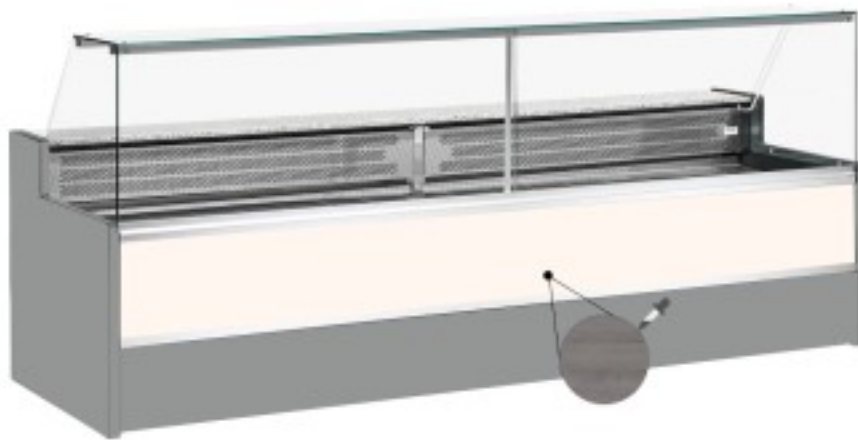

Cod: 11068057952807

Static refrigerated counter with reserve compartment for delicatessen and butcher's shop upward-opening windows dark oak +4 +6°C 200x98x127h cm

Description

Static refrigerated counter with modern style and attention to detail to meet every need, robust thanks to stainless steel structure, granite worktop and stainless steel display area.

Actual dimensions not corresponding to the picture for illustration purposes only.

N.B. The optional frame with castors can only be selected at the time of purchase.

Dimensions

Dimensioni esterne	2000x980x1270 mm
--------------------	------------------

Dimensioni imballo	2100x1130x1580 mm
--------------------	-------------------

Technical data

Alimentazione	Electric
Gas refrigerante	R290
Refrigerazione	static
Temperatura d'esercizio	+4 +6 °C
Voltaggio	230 V