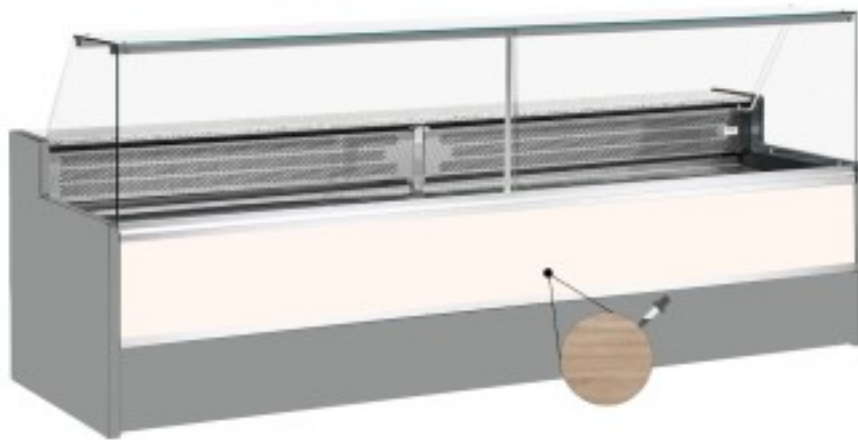

Cod: 11068056952811

Static refrigerated counter with reserve compartment for delicatessen and butcher's shop upward-opening glasses light oak +4 +6°C 400x98x127h cm

Description

Static refrigerated counter with modern style and attention to detail to meet every need, robust thanks to stainless steel structure, granite worktop and stainless steel display area. Actual dimensions not corresponding to the picture for illustration purposes only. N.B. The optional frame with castors can only be selected at the time of purchase.

Dimensions

Dimensioni esterne	4000x980x1270 mm
Dimensioni imballo	4100x1130x1580 mm

Technical data

Alimentazione	Electric
Gas refrigerante	R290
Refrigerazione	static
Temperatura d'esercizio	+4 +6 °C
Voltaggio	230 V