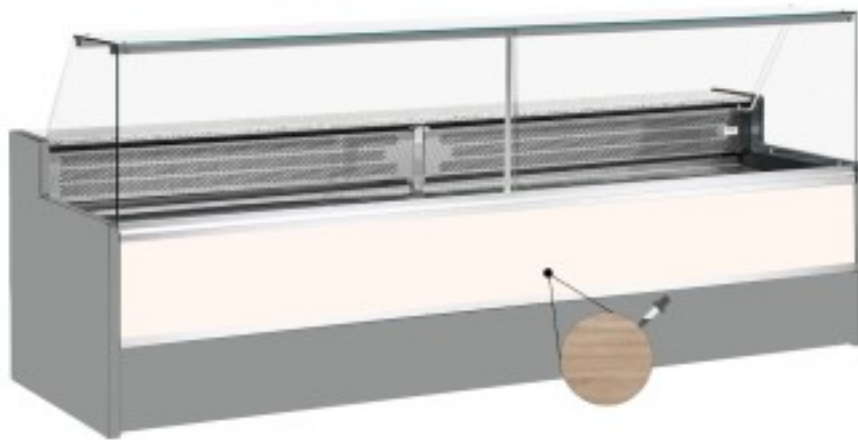

Cod: 11068056952811

Static refrigerated counter with reserve compartment for delicatessen and butcher's shop upward-opening glasses light oak +4 +6°C 400x98x127h cm

Description

Static refrigerated counter with modern style and attention to detail to meet every need, robust thanks to stainless steel structure, granite worktop and stainless steel display area.

Actual dimensions not corresponding to the picture for illustration purposes only.

N.B. The optional frame with castors can only be selected at the time of purchase.

Dimensions

Dimensioni esterne	4000x980x1270 mm
--------------------	------------------

Dimensioni imballo

4100x1130x1580 mm

Technical data

Alimentazione	Electric
Gas refrigerante	R290
Refrigerazione	static
Temperatura d'esercizio	+4 +6 °C
Voltaggio	230 V