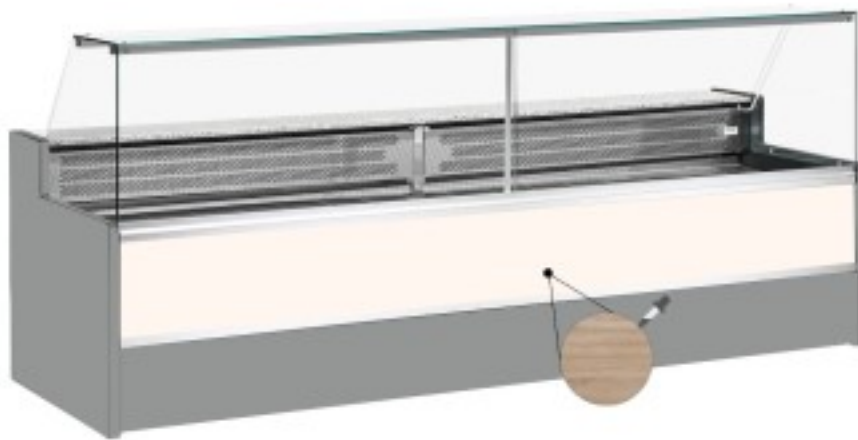

Cod: 11068056952810

Static refrigerated counter with reserve compartment for delicatessen and butcher's shop upward-opening glasses light oak +4 +6°C 350x98x127h cm

Description

Static refrigerated counter with modern style and attention to detail to meet every need, robust thanks to stainless steel structure, granite worktop and stainless steel display area. Actual dimensions not corresponding to the picture for illustration purposes only. N.B. The optional frame with castors can only be selected at the time of purchase.

Dimensions

Dimensioni esterne	3500x980x1270 mm
Dimensioni imballo	3600x1130x1580 mm

Technical data

Alimentazione	Electric
Gas refrigerante	R290
Refrigerazione	static
Temperatura d'esercizio	+4 +6 °C
Voltaggio	230 V