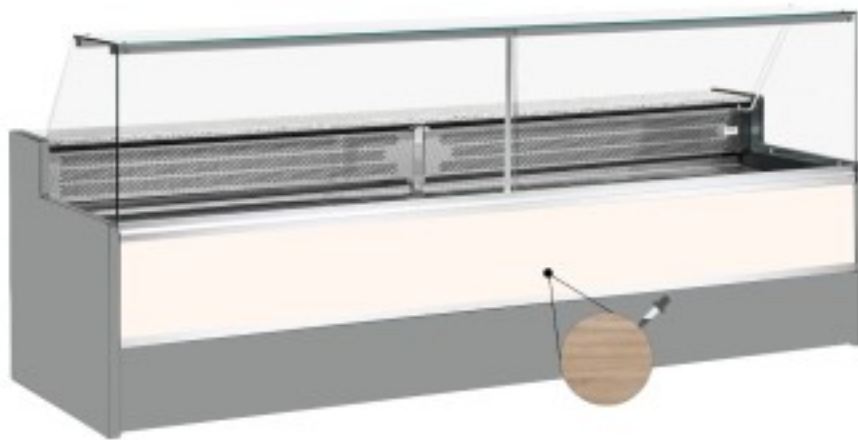

Cod: 11068056952810

Static refrigerated counter with reserve compartment for delicatessen and butcher's shop upward-opening glasses light oak +4 +6°C 350x98x127h cm

Description

Static refrigerated counter with modern style and attention to detail to meet every need, robust thanks to stainless steel structure, granite worktop and stainless steel display area.

Actual dimensions not corresponding to the picture for illustration purposes only.

N.B. The optional frame with castors can only be selected at the time of purchase.

Dimensions

Dimensioni esterne	3500x980x1270 mm
--------------------	------------------

Dimensioni imballo

3600x1130x1580 mm

Technical data

Alimentazione	Electric
Gas refrigerante	R290
Refrigerazione	static
Temperatura d'esercizio	+4 +6 °C
Voltaggio	230 V