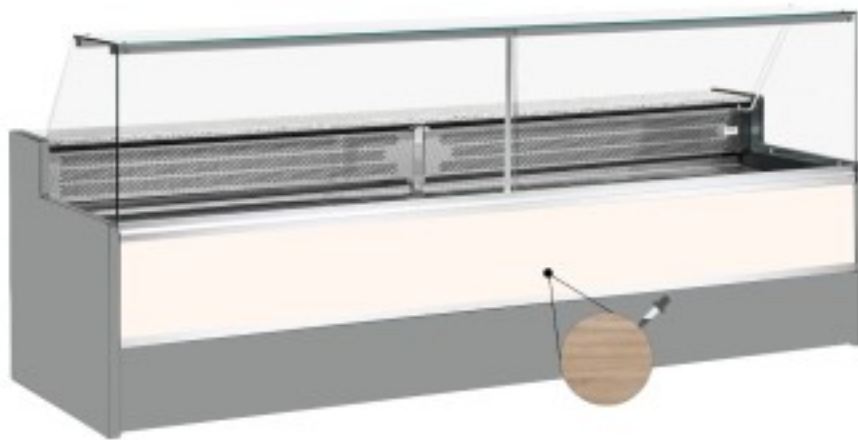

Cod: 11068056952809

Static refrigerated counter with reserve compartment for delicatessen and butcher's shop upward-opening glasses light oak +4 +6°C 300x98x127h cm

Description

Static refrigerated counter with modern style and attention to detail to meet every need, robust thanks to stainless steel structure, granite worktop and stainless steel display area.

Actual dimensions not corresponding to the picture for illustration purposes only.

N.B. The optional frame with castors can only be selected at the time of purchase.

Dimensions

Dimensioni esterne	3000x980x1270 mm
--------------------	------------------

Dimensioni imballo	3100x1130x1580 mm
--------------------	-------------------

Technical data

Alimentazione	Electric
Gas refrigerante	R290
Refrigerazione	static
Temperatura d'esercizio	+4 +6 °C
Voltaggio	230 V