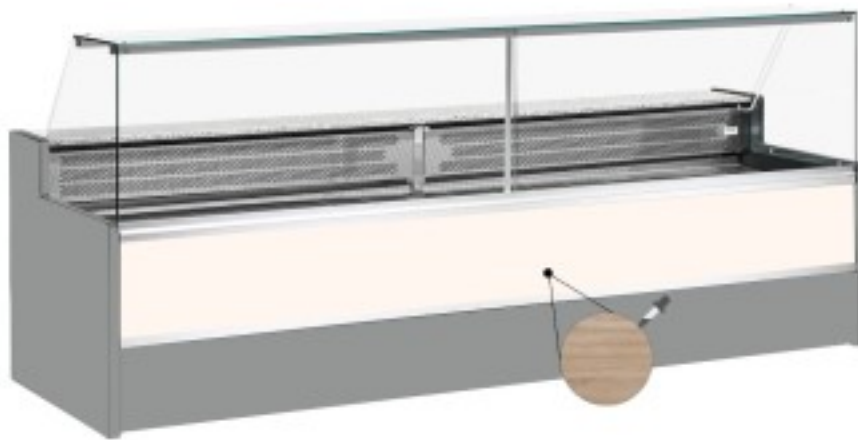

Cod: 11068056952809

**Static refrigerated counter with reserve compartment for delicatessen and butcher's shop upward-opening glasses light oak +4 +6°C 300x98x127h cm**

## Description

Static refrigerated counter with modern style and attention to detail to meet every need, robust thanks to stainless steel structure, granite worktop and stainless steel display area.

Actual dimensions not corresponding to the picture for illustration purposes only.

**N.B. The optional frame with castors can only be selected at the time of purchase.**

## Dimensions

Dimensioni esterne	3000x980x1270 mm
--------------------	------------------

Dimensioni imballo

3100x1130x1580 mm