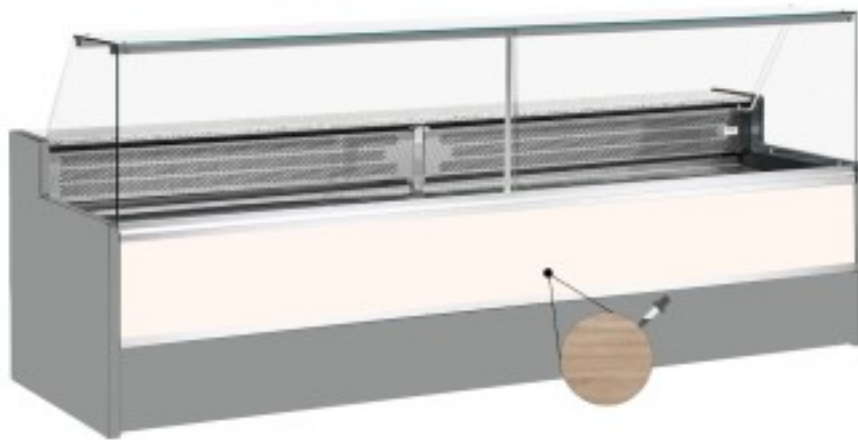

Cod: 11068056952808

**Static refrigerated counter with reserve compartment for delicatessen and butcher's shop upward-opening glasses light oak +4 +6°C 250x98x127h cm**

## Description

Static refrigerated counter with modern style and attention to detail to meet every need, robust thanks to stainless steel structure, granite worktop and stainless steel display area. Actual dimensions not corresponding to the picture for illustration purposes only. N.B. The optional frame with castors can only be selected at the time of purchase.

## Dimensions

Dimensioni esterne	2500x980x1270 mm
Dimensioni imballo	2600x1130x1580 mm

**Technical data**

Alimentazione	Electric
Gas refrigerante	R290
Refrigerazione	static
Temperatura d'esercizio	+4 +6 °C
Voltaggio	230 V