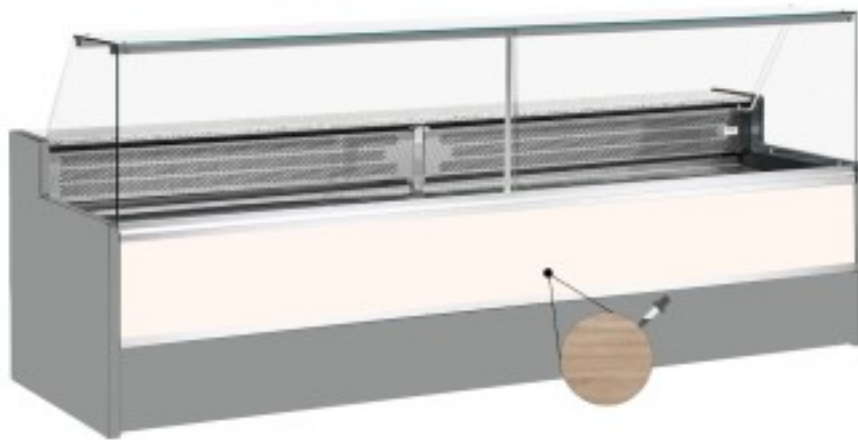

Cod: 11068056952808

Static refrigerated counter with reserve compartment for delicatessen and butcher's shop upward-opening glasses light oak +4 +6°C 250x98x127h cm

Description

Static refrigerated counter with modern style and attention to detail to meet every need, robust thanks to stainless steel structure, granite worktop and stainless steel display area.

Actual dimensions not corresponding to the picture for illustration purposes only.

N.B. The optional frame with castors can only be selected at the time of purchase.

Dimensions

Dimensioni esterne	2500x980x1270 mm
--------------------	------------------

Dimensioni imballo

2600x1130x1580 mm

Technical data

Alimentazione	Electric
Gas refrigerante	R290
Refrigerazione	static
Temperatura d'esercizio	+4 +6 °C
Voltaggio	230 V