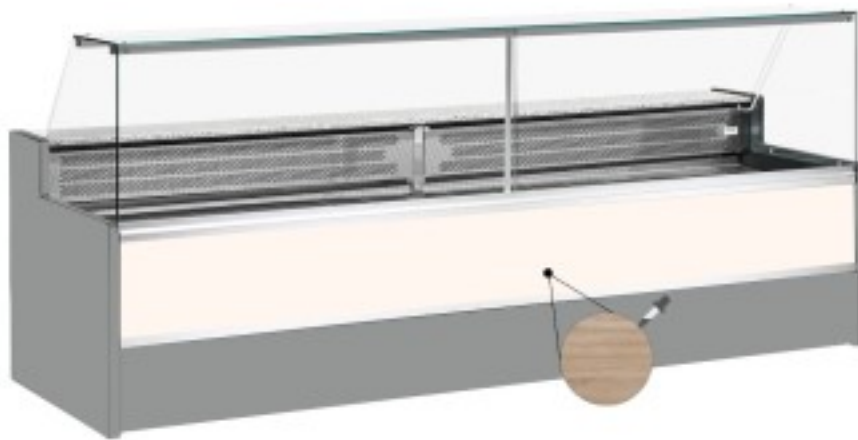

Cod: 11068056952807

Static refrigerated counter with reserve compartment for delicatessen and butcher's shop upward-opening glasses light oak +4 +6°C 200x98x127h cm

Description

Static refrigerated counter with modern style and attention to detail to meet every need, robust thanks to stainless steel structure, granite worktop and stainless steel display area.

Actual dimensions not corresponding to the picture for illustration purposes only.

N.B. The optional frame with castors can only be selected at the time of purchase.

Dimensions

Dimensioni esterne	2000x980x1270 mm
--------------------	------------------

Dimensioni imballo	2100x1130x1580 mm
--------------------	-------------------

Technical data

Alimentazione	Electric
Gas refrigerante	R290
Refrigerazione	static
Temperatura d'esercizio	+4 +6 °C
Voltaggio	230 V