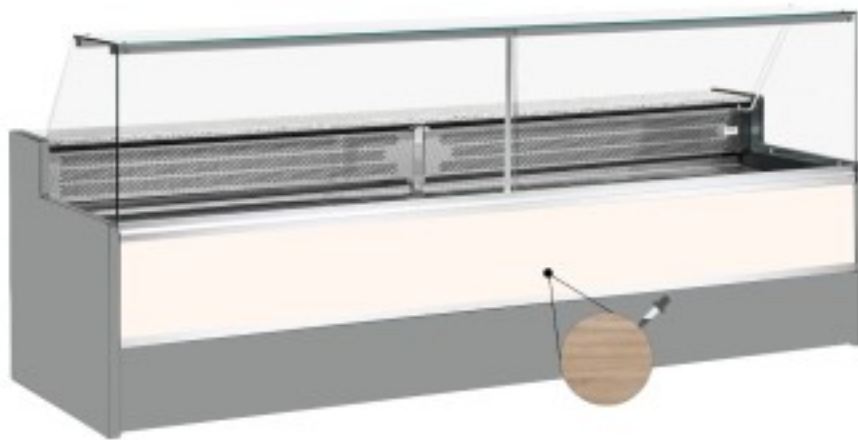

Cod: 11068056952806

Static refrigerated counter with reserve compartment for delicatessen and butcher's shop upward-opening glasses light oak +4 +6°C 150x98x127h cm

Description

Static refrigerated counter with modern style and attention to detail to meet every need, robust thanks to stainless steel structure, granite worktop and stainless steel display area.

Actual dimensions not corresponding to the picture for illustration purposes only.

N.B. The optional frame with castors can only be selected at the time of purchase.

Dimensions

Dimensioni esterne	1500x980x1270 mm
--------------------	------------------

Dimensioni imballo	1600x1130x1580 mm
--------------------	-------------------

Technical data

Alimentazione	Electric
Gas refrigerante	R290
Refrigerazione	static
Temperatura d'esercizio	+4 +6 °C
Voltaggio	230 V