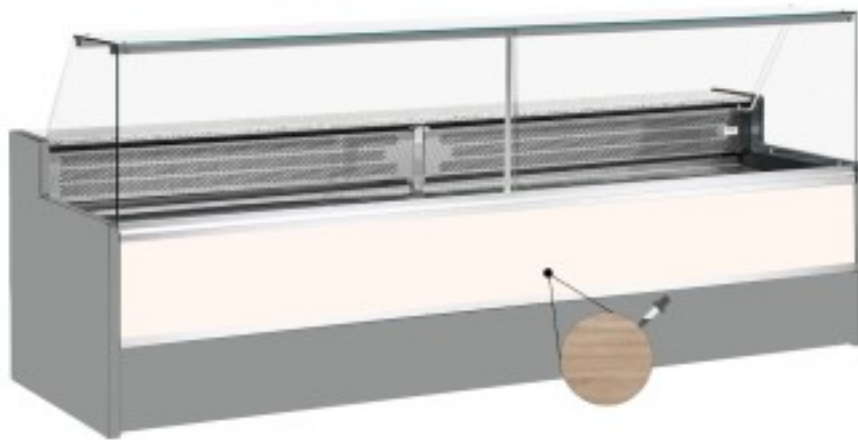

Cod: 11068056952806

**Static refrigerated counter with reserve compartment for delicatessen and butcher's shop upward-opening glasses light oak +4 +6°C 150x98x127h cm**

## Description

Static refrigerated counter with modern style and attention to detail to meet every need, robust thanks to stainless steel structure, granite worktop and stainless steel display area. Actual dimensions not corresponding to the picture for illustration purposes only. N.B. The optional frame with castors can only be selected at the time of purchase.

## Dimensions

Dimensioni esterne	1500x980x1270 mm
Dimensioni imballo	1600x1130x1580 mm

**Technical data**

Alimentazione	Electric
Gas refrigerante	R290
Refrigerazione	static
Temperatura d'esercizio	+4 +6 °C
Voltaggio	230 V