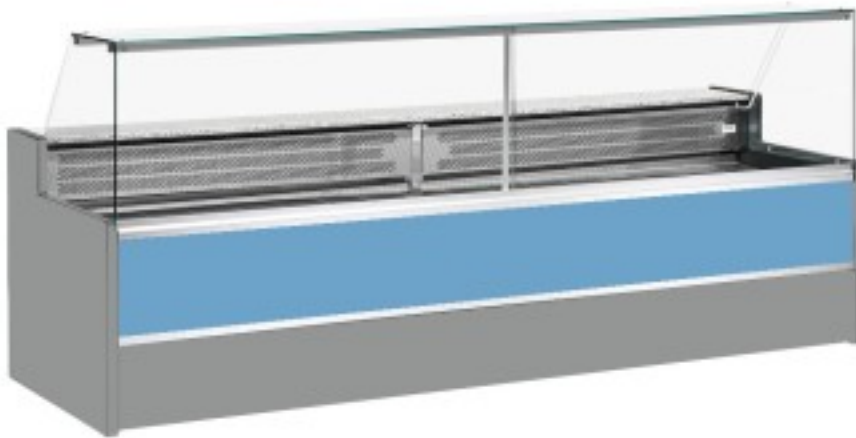

Cod: 11068055952807

Static refrigerated counter with reserve compartment for delicatessen and butcher's shop upward-opening windows blue +4 +6°C 200x98x127h cm

Description

Static refrigerated counter with modern style and attention to detail to meet every need, robust thanks to stainless steel structure, granite worktop and stainless steel display area.

Actual dimensions not corresponding to the picture for illustration purposes only.

N.B. The optional frame with castors can only be selected at the time of purchase.

Dimensions

Dimensioni esterne	2000x980x1270 mm
--------------------	------------------

Dimensioni imballo	2100x1130x1580 mm
--------------------	-------------------

Technical data

Alimentazione	Electric
Gas refrigerante	R290
Refrigerazione	static
Temperatura d'esercizio	+4 +6 °C
Voltaggio	230 V