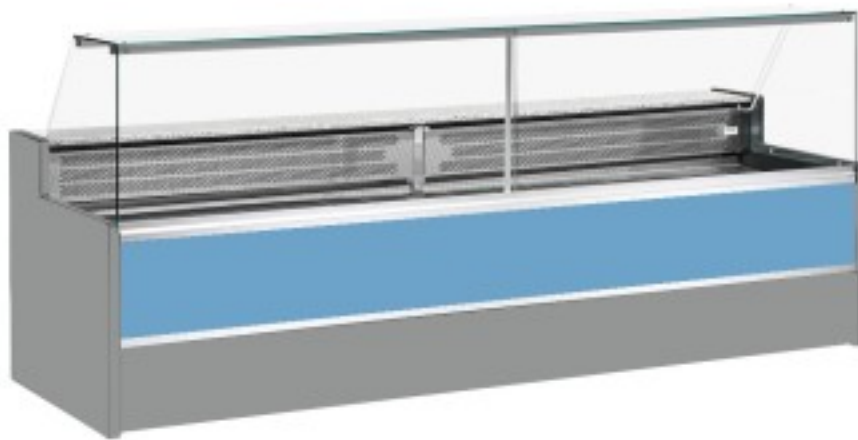

Cod: 11068055952806

Static refrigerated counter with reserve compartment for delicatessen and butcher's shop upward-opening windows blue +4 +6°C 150x98x127h cm

Description

Static refrigerated counter with modern style and attention to detail to meet every need, robust thanks to stainless steel structure, granite worktop and stainless steel display area.

Actual dimensions not corresponding to the picture for illustration purposes only.

N.B. The optional frame with castors can only be selected at the time of purchase.

Dimensions

Dimensioni esterne	1500x980x1270 mm
--------------------	------------------

Dimensioni imballo	1600x1130x1580 mm
--------------------	-------------------

Technical data

Alimentazione	Electric
Gas refrigerante	R290
Refrigerazione	static
Temperatura d'esercizio	+4 +6 °C
Voltaggio	230 V