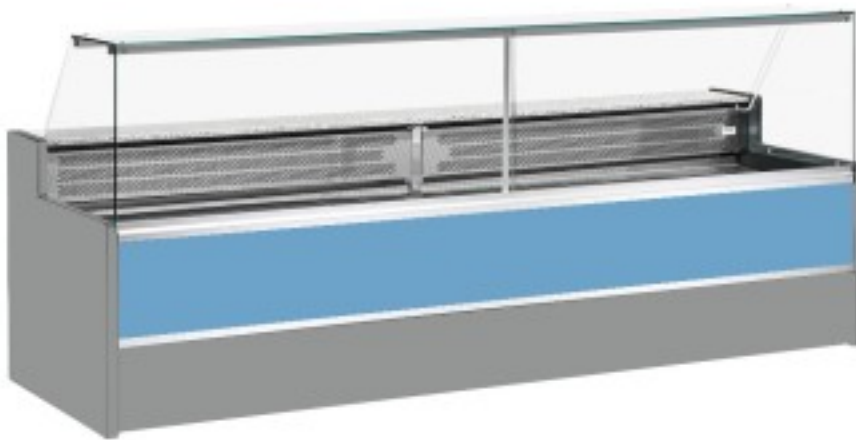

Cod: 11068055952806

Static refrigerated counter with reserve compartment for delicatessen and butcher's shop upward-opening windows blue +4 +6°C 150x98x127h cm

Description

Static refrigerated counter with modern style and attention to detail to meet every need, robust thanks to stainless steel structure, granite worktop and stainless steel display area. Actual dimensions not corresponding to the picture for illustration purposes only. N.B. The optional frame with castors can only be selected at the time of purchase.

Dimensions

Dimensioni esterne	1500x980x1270 mm
Dimensioni imballo	1600x1130x1580 mm

Technical data

Alimentazione	Electric
Gas refrigerante	R290
Refrigerazione	static
Temperatura d'esercizio	+4 +6 °C
Voltaggio	230 V