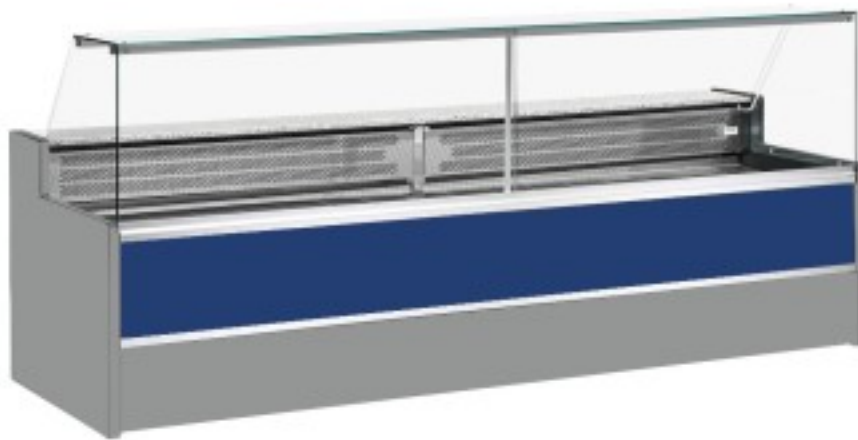

Cod: 11068036952811

**Static refrigerated counter with reserve compartment for delicatessen and butcher's shop upward-opening windows blue +4 +6°C 400x98x127h cm**

## Description

Static refrigerated counter with modern style and attention to detail to meet every need, robust thanks to stainless steel structure, granite worktop and stainless steel display area.

Actual dimensions not corresponding to the picture for illustration purposes only.

**N.B. The optional frame with castors can only be selected at the time of purchase.**

## Dimensions

Dimensioni esterne	4000x980x1270 mm
--------------------	------------------

Dimensioni imballo

4100x1130x1580 mm