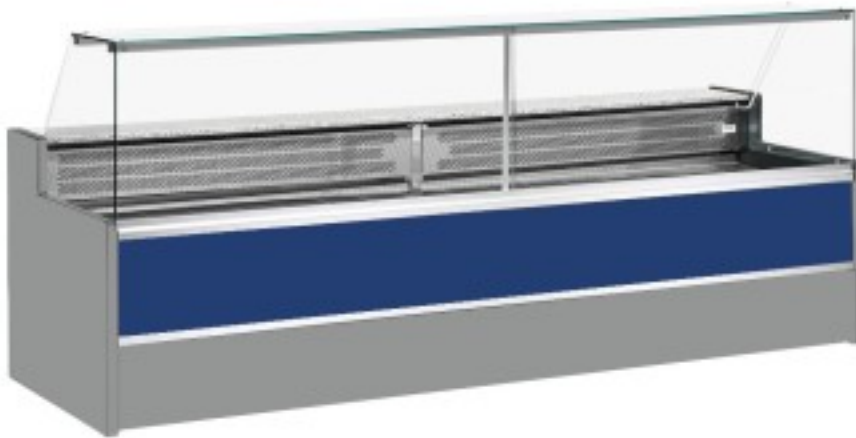

Cod: 11068036952810

Static refrigerated counter with reserve compartment for delicatessen and butcher's shop upward-opening windows blue +4 +6°C 350x98x127h cm

Description

Static refrigerated counter with modern style and attention to detail to meet every need, robust thanks to stainless steel structure, granite worktop and stainless steel display area. Actual dimensions not corresponding to the picture for illustration purposes only. N.B. The optional frame with castors can only be selected at the time of purchase.

Dimensions

Dimensioni esterne	3500x980x1270 mm
Dimensioni imballo	3600x1130x1580 mm

Technical data

Alimentazione	Electric
Gas refrigerante	R290
Refrigerazione	static
Temperatura d'esercizio	+4 +6 °C
Voltaggio	230 V