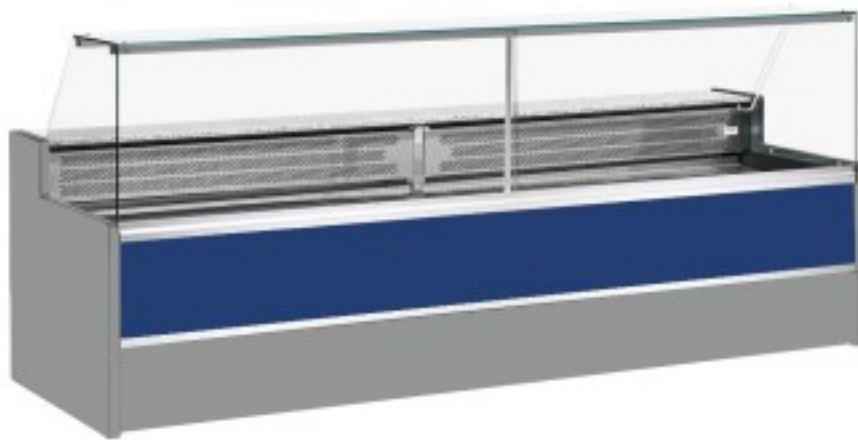

Cod: 11068036952810

Static refrigerated counter with reserve compartment for delicatessen and butcher's shop upward-opening windows blue +4 +6°C 350x98x127h cm

Description

Static refrigerated counter with modern style and attention to detail to meet every need, robust thanks to stainless steel structure, granite worktop and stainless steel display area.

Actual dimensions not corresponding to the picture for illustration purposes only.

N.B. The optional frame with castors can only be selected at the time of purchase.

Dimensions

Dimensioni esterne	3500x980x1270 mm
--------------------	------------------

Dimensioni imballo	3600x1130x1580 mm
--------------------	-------------------

Technical data

Alimentazione	Electric
Gas refrigerante	R290
Refrigerazione	static
Temperatura d'esercizio	+4 +6 °C
Voltaggio	230 V