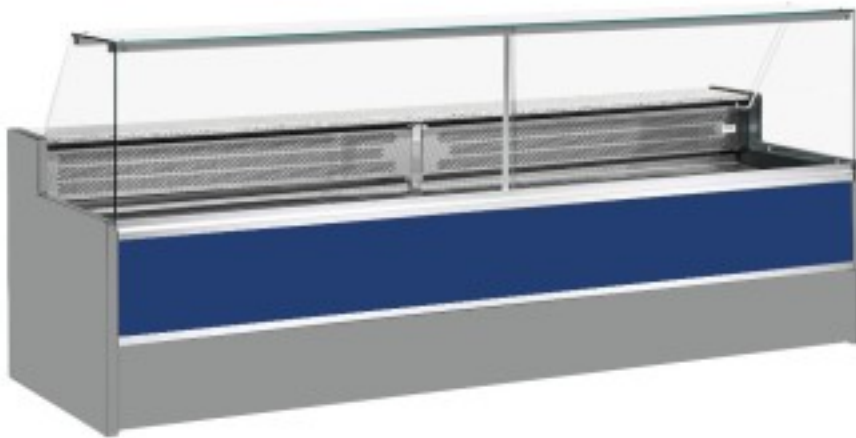

Cod: 11068036952809

**Static refrigerated counter with reserve compartment for delicatessen and butcher's shop upward-opening windows blue +4 +6°C 300x98x127h cm**

## Description

Static refrigerated counter with modern style and attention to detail to meet every need, robust thanks to stainless steel structure, granite worktop and stainless steel display area. Actual dimensions not corresponding to the picture for illustration purposes only. N.B. The optional frame with castors can only be selected at the time of purchase.

## Dimensions

Dimensioni esterne	3000x980x1270 mm
Dimensioni imballo	3100x1130x1580 mm

**Technical data**

Alimentazione	Electric
Gas refrigerante	R290
Refrigerazione	static
Temperatura d'esercizio	+4 +6 °C
Voltaggio	230 V