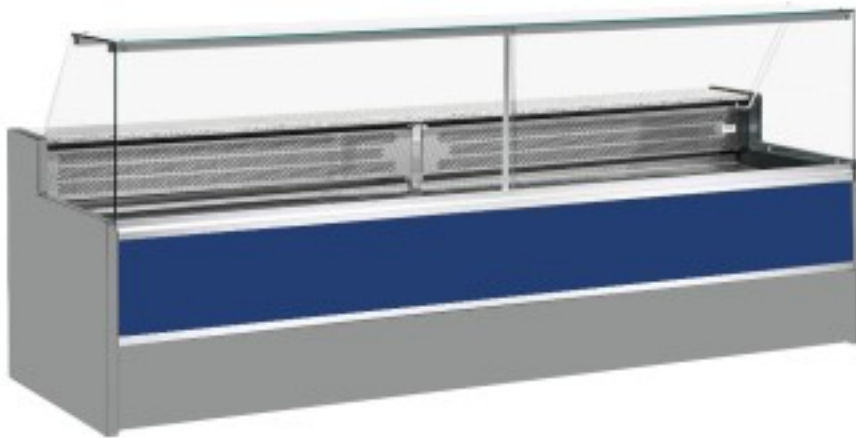

Cod: 11068036952809

**Static refrigerated counter with reserve compartment for delicatessen and butcher's shop upward-opening windows blue +4 +6°C 300x98x127h cm**

## Description

Static refrigerated counter with modern style and attention to detail to meet every need, robust thanks to stainless steel structure, granite worktop and stainless steel display area.

Actual dimensions not corresponding to the picture for illustration purposes only.

**N.B. The optional frame with castors can only be selected at the time of purchase.**

## Dimensions

Dimensioni esterne	3000x980x1270 mm
--------------------	------------------

Dimensioni imballo	3100x1130x1580 mm
--------------------	-------------------