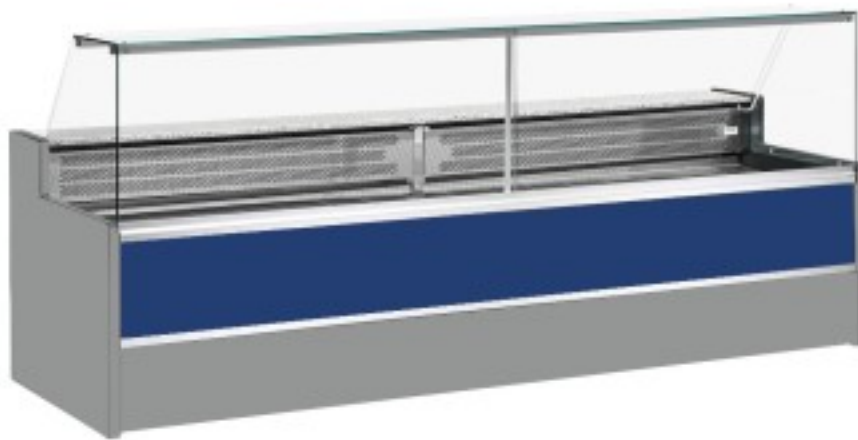

Cod: 11068036952808

Static refrigerated counter with reserve compartment for delicatessen and butcher's shop upward-opening windows blue +4 +6°C 250x98x127h cm

Description

Static refrigerated counter with modern style and attention to detail to meet every need, robust thanks to stainless steel structure, granite worktop and stainless steel display area.

Actual dimensions not corresponding to the picture for illustration purposes only.

N.B. The optional frame with castors can only be selected at the time of purchase.

Dimensions

Dimensioni esterne	2500x980x1270 mm
--------------------	------------------

Dimensioni imballo

2600x1130x1580 mm

Technical data

Alimentazione	Electric
Gas refrigerante	R290
Refrigerazione	static
Temperatura d'esercizio	+4 +6 °C
Voltaggio	230 V