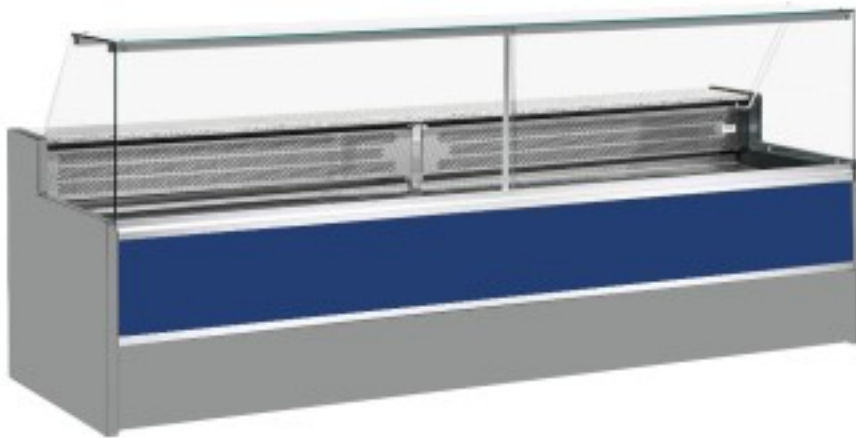

Cod: 11068036952807

Static refrigerated counter with reserve compartment for delicatessen and butcher's shop upward-opening windows blue +4 +6°C 200x98x127h cm

Description

Static refrigerated counter with modern style and attention to detail to meet every need, robust thanks to stainless steel structure, granite worktop and stainless steel display area.

Actual dimensions not corresponding to the picture for illustration purposes only.

N.B. The optional frame with castors can only be selected at the time of purchase.

Dimensions

Dimensioni esterne	2000x980x1270 mm
--------------------	------------------

Dimensioni imballo	2100x1130x1580 mm
--------------------	-------------------

Technical data

Alimentazione	Electric
Gas refrigerante	R290
Refrigerazione	static
Temperatura d'esercizio	+4 +6 °C
Voltaggio	230 V