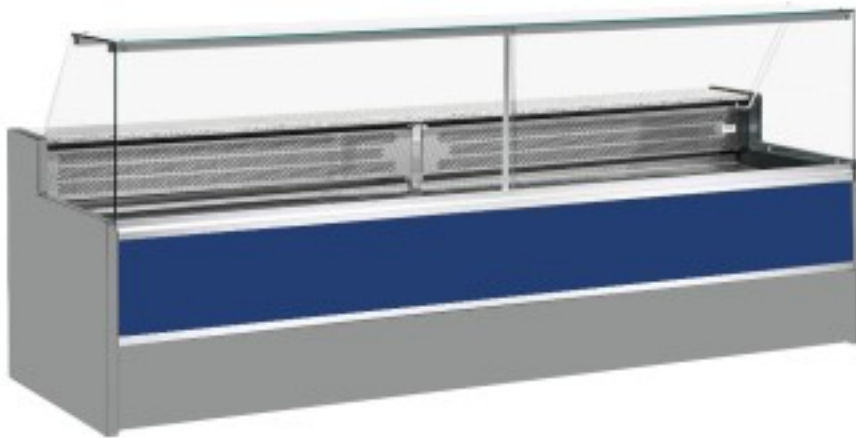

Cod: 11068036952807

**Static refrigerated counter with reserve compartment for delicatessen and butcher's shop upward-opening windows blue +4 +6°C 200x98x127h cm**

## Description

Static refrigerated counter with modern style and attention to detail to meet every need, robust thanks to stainless steel structure, granite worktop and stainless steel display area. Actual dimensions not corresponding to the picture for illustration purposes only. N.B. The optional frame with castors can only be selected at the time of purchase.

## Dimensions

Dimensioni esterne	2000x980x1270 mm
Dimensioni imballo	2100x1130x1580 mm

**Technical data**

Alimentazione	Electric
Gas refrigerante	R290
Refrigerazione	static
Temperatura d'esercizio	+4 +6 °C
Voltaggio	230 V