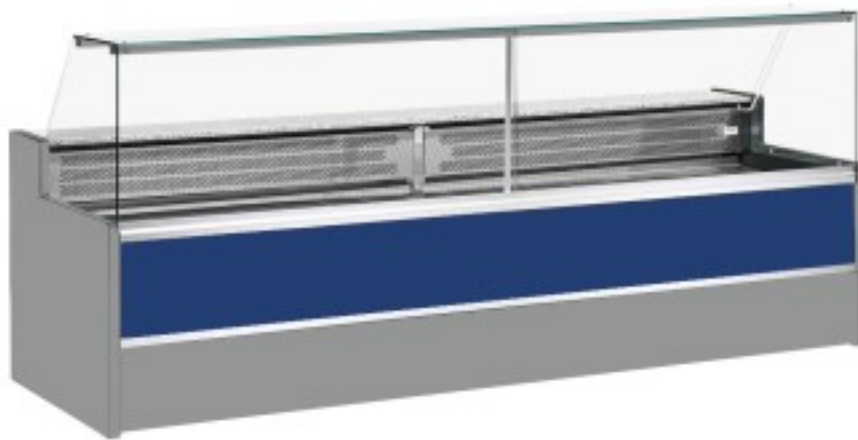

Cod: 11068036952806

Static refrigerated counter with reserve compartment for delicatessen and butcher's shop upward-opening windows blue +4 +6°C 150x98x127h cm

Description

Static refrigerated counter with modern style and attention to detail to meet every need, robust thanks to stainless steel structure, granite worktop and stainless steel display area.

Actual dimensions not corresponding to the picture for illustration purposes only.

N.B. The optional frame with castors can only be selected at the time of purchase.

Dimensions

Dimensioni esterne	1500x980x1270 mm
--------------------	------------------

Dimensioni imballo	1600x1130x1580 mm
--------------------	-------------------

Technical data

Alimentazione	Electric
Gas refrigerante	R290
Refrigerazione	static
Temperatura d'esercizio	+4 +6 °C
Voltaggio	230 V