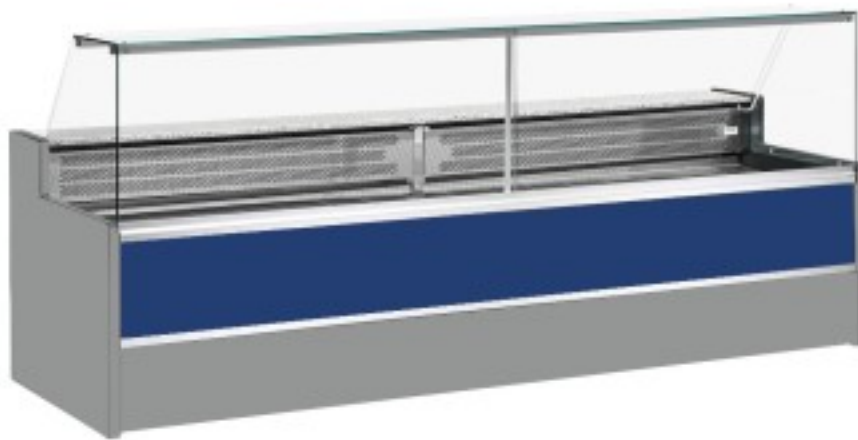

Cod: 11068036952806

Static refrigerated counter with reserve compartment for delicatessen and butcher's shop upward-opening windows blue +4 +6°C 150x98x127h cm

Description

Static refrigerated counter with modern style and attention to detail to meet every need, robust thanks to stainless steel structure, granite worktop and stainless steel display area. Actual dimensions not corresponding to the picture for illustration purposes only. N.B. The optional frame with castors can only be selected at the time of purchase.

Dimensions

Dimensioni esterne	1500x980x1270 mm
Dimensioni imballo	1600x1130x1580 mm

Technical data

Alimentazione	Electric
Gas refrigerante	R290
Refrigerazione	static
Temperatura d'esercizio	+4 +6 °C
Voltaggio	230 V