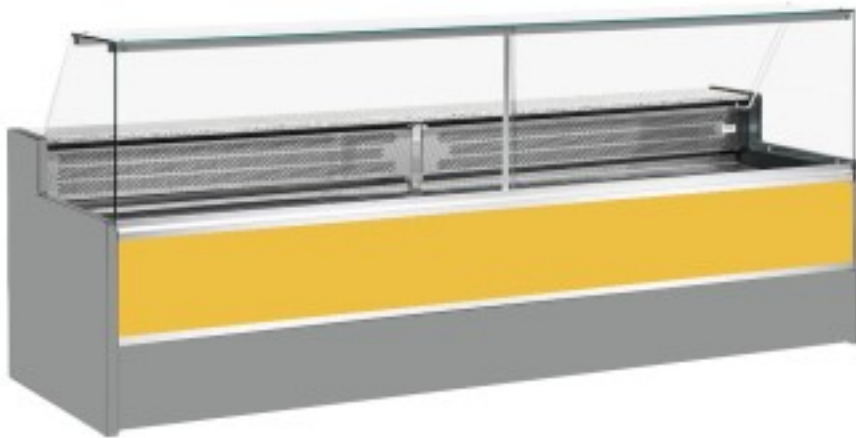

Cod: 11068031952811

Static refrigerated counter with reserve compartment for delicatessen and butcher's shop upward-opening glasses yellow +4 +6°C 400x98x127h cm

Description

Static refrigerated counter with modern style and attention to detail to meet every need, robust thanks to stainless steel structure, granite worktop and stainless steel display area. Actual dimensions not corresponding to the picture for illustration purposes only. N.B. The optional frame with castors can only be selected at the time of purchase.

Dimensions

Dimensioni esterne	4000x980x1270 mm
Dimensioni imballo	4100x1130x1580 mm

Technical data

Alimentazione	Electric
Gas refrigerante	R290
Refrigerazione	static
Temperatura d'esercizio	+4 +6 °C
Voltaggio	230 V