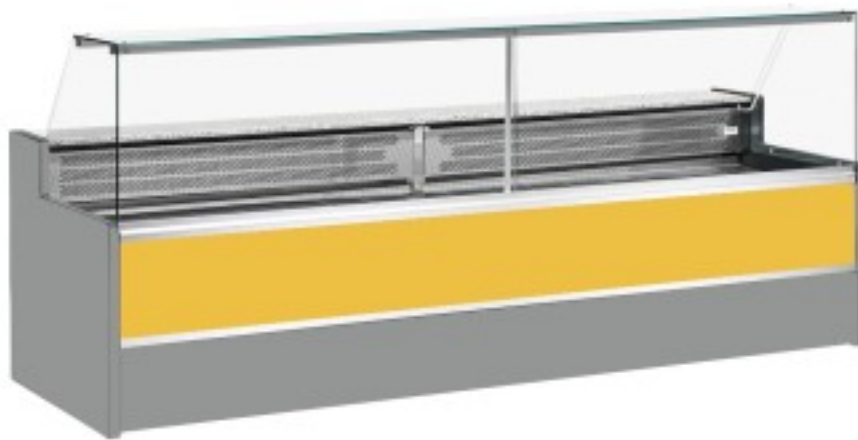

Cod: 11068031952811

Static refrigerated counter with reserve compartment for delicatessen and butcher's shop upward-opening glasses yellow +4 +6°C 400x98x127h cm

Description

Static refrigerated counter with modern style and attention to detail to meet every need, robust thanks to stainless steel structure, granite worktop and stainless steel display area.

Actual dimensions not corresponding to the picture for illustration purposes only.

N.B. The optional frame with castors can only be selected at the time of purchase.

Dimensions

Dimensioni esterne	4000x980x1270 mm
--------------------	------------------

Dimensioni imballo	4100x1130x1580 mm
--------------------	-------------------

Technical data

Alimentazione	Electric
Gas refrigerante	R290
Refrigerazione	static
Temperatura d'esercizio	+4 +6 °C
Voltaggio	230 V