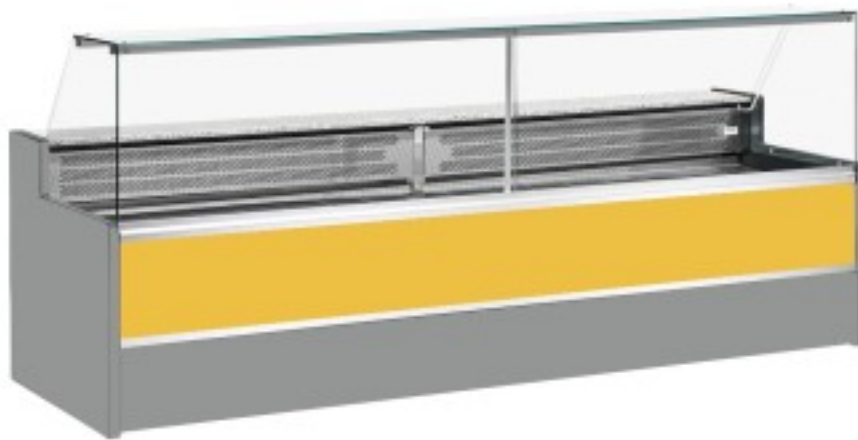

Cod: 11068031952810

Static refrigerated counter with reserve compartment for delicatessen and butcher's shop upward-opening glasses yellow +4 +6°C 350x98x127h cm

Description

Static refrigerated counter with modern style and attention to detail to meet every need, robust thanks to stainless steel structure, granite worktop and stainless steel display area.

Actual dimensions not corresponding to the picture for illustration purposes only.

N.B. The optional frame with castors can only be selected at the time of purchase.

Dimensions

Dimensioni esterne	3500x980x1270 mm
--------------------	------------------

Dimensioni imballo

3600x1130x1580 mm

Technical data

Alimentazione	Electric
Gas refrigerante	R290
Refrigerazione	static
Temperatura d'esercizio	+4 +6 °C
Voltaggio	230 V