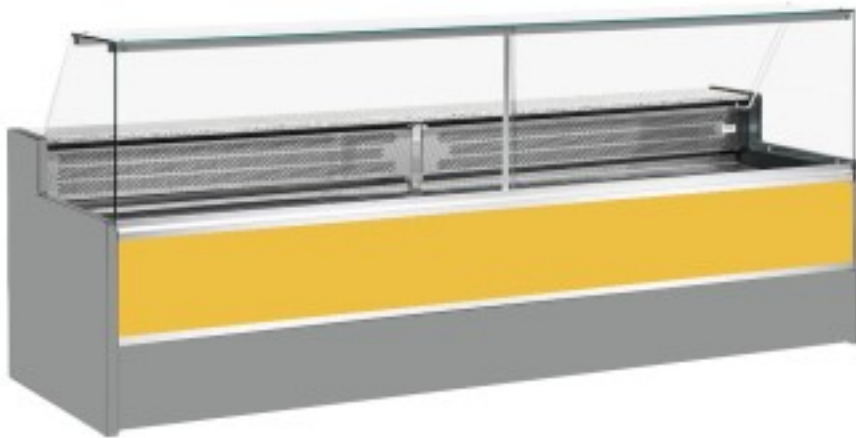

Cod: 11068031952809

**Static refrigerated counter with reserve compartment for delicatessen and butcher's shop upward-opening glasses yellow +4 +6°C 300x98x127h cm**

## Description

Static refrigerated counter with modern style and attention to detail to meet every need, robust thanks to stainless steel structure, granite worktop and stainless steel display area.

Actual dimensions not corresponding to the picture for illustration purposes only.

**N.B. The optional frame with castors can only be selected at the time of purchase.**

## Dimensions

Dimensioni esterne	3000x980x1270 mm
--------------------	------------------

Dimensioni imballo

3100x1130x1580 mm