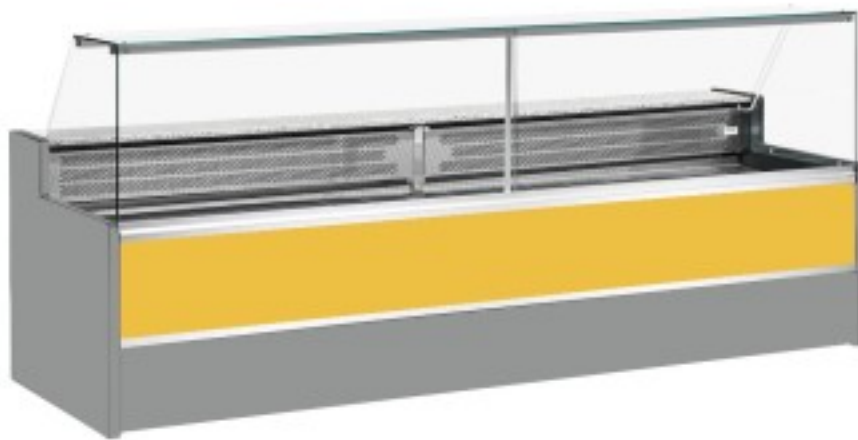

Cod: 11068031952808

**Static refrigerated counter with reserve compartment for delicatessen and butcher's shop upward-opening glasses yellow +4 +6°C 250x98x127h cm**

## Description

Static refrigerated counter with modern style and attention to detail to meet every need, robust thanks to stainless steel structure, granite worktop and stainless steel display area.

Actual dimensions not corresponding to the picture for illustration purposes only.

**N.B. The optional frame with castors can only be selected at the time of purchase.**

## Dimensions

Dimensioni esterne	2500x980x1270 mm
--------------------	------------------

Dimensioni imballo

2600x1130x1580 mm