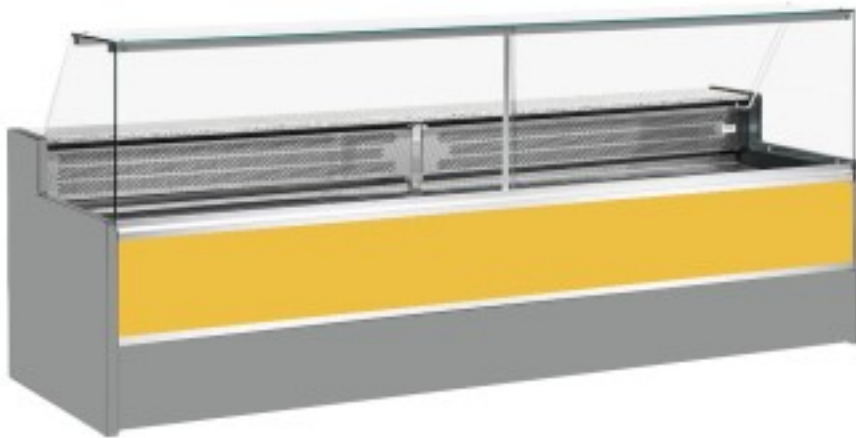

Cod: 11068031952808

**Static refrigerated counter with reserve compartment for delicatessen and butcher's shop upward-opening glasses yellow +4 +6°C 250x98x127h cm**

## Description

Static refrigerated counter with modern style and attention to detail to meet every need, robust thanks to stainless steel structure, granite worktop and stainless steel display area. Actual dimensions not corresponding to the picture for illustration purposes only. N.B. The optional frame with castors can only be selected at the time of purchase.

## Dimensions

Dimensioni esterne	2500x980x1270 mm
Dimensioni imballo	2600x1130x1580 mm

**Technical data**

Alimentazione	Electric
Gas refrigerante	R290
Refrigerazione	static
Temperatura d'esercizio	+4 +6 °C
Voltaggio	230 V