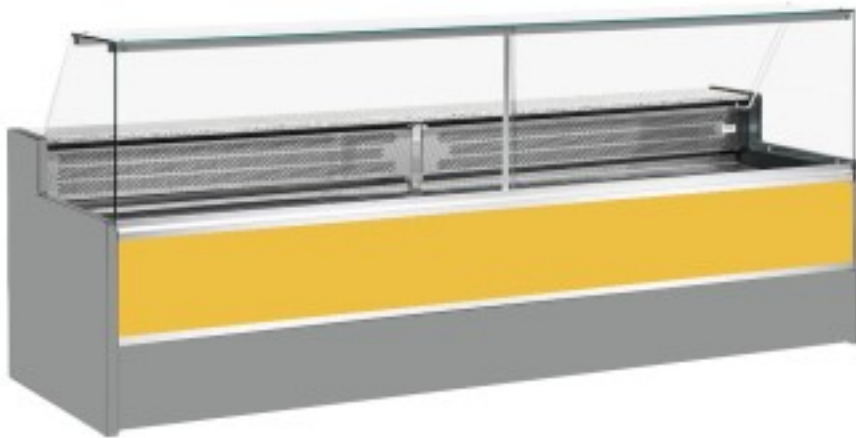

Cod: 11068031952806

Static refrigerated counter with reserve compartment for delicatessen and butcher's shop upward-opening glasses yellow +4 +6°C 150x98x127h cm

Description

Static refrigerated counter with modern style and attention to detail to meet every need, robust thanks to stainless steel structure, granite worktop and stainless steel display area.

Actual dimensions not corresponding to the picture for illustration purposes only.

N.B. The optional frame with castors can only be selected at the time of purchase.

Dimensions

Dimensioni esterne	1500x980x1270 mm
--------------------	------------------

Dimensioni imballo	1600x1130x1580 mm
--------------------	-------------------

Technical data

Alimentazione	Electric
Gas refrigerante	R290
Refrigerazione	static
Temperatura d'esercizio	+4 +6 °C
Voltaggio	230 V