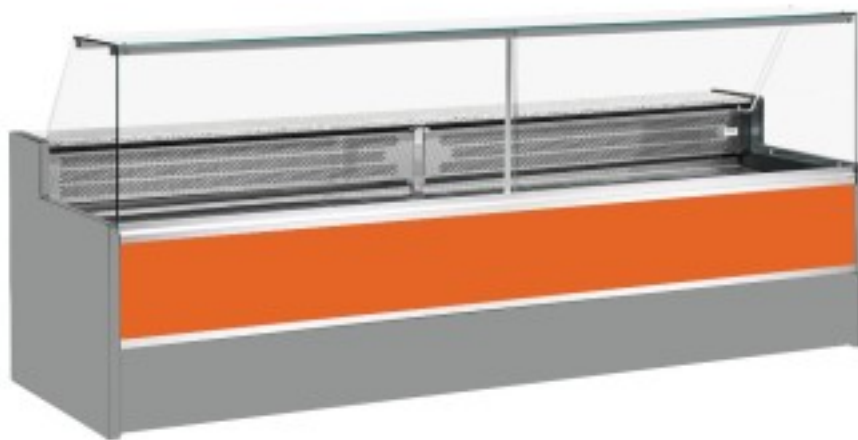

Cod: 11068029952811

**Static refrigerated counter with reserve compartment for delicatessen and butcher's shop upward-opening orange glass panes +4 +6°C 400x98x127h cm**

## Description

Static refrigerated counter with modern style and attention to detail to meet every need, robust thanks to stainless steel structure, granite worktop and stainless steel display area. Actual dimensions not corresponding to the picture for illustration purposes only. N.B. The optional frame with castors can only be selected at the time of purchase.

## Dimensions

Dimensioni esterne	4000x980x1270 mm
Dimensioni imballo	4100x1130x1580 mm

**Technical data**

Alimentazione	Electric
Gas refrigerante	R290
Refrigerazione	static
Temperatura d'esercizio	+4 +6 °C
Voltaggio	230 V