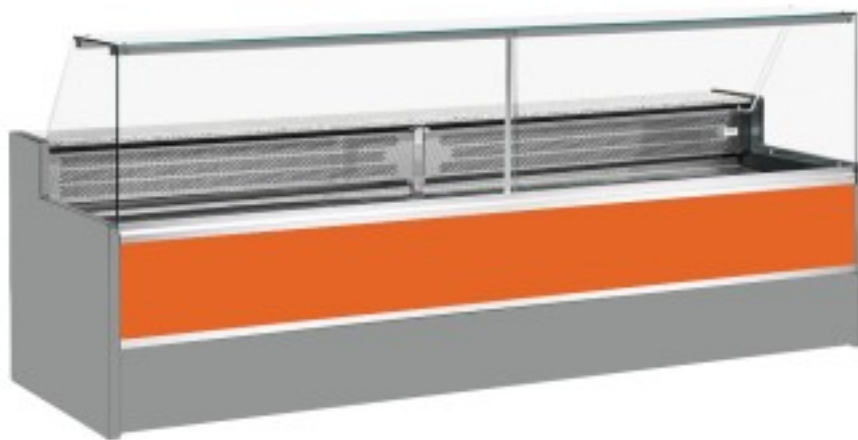

Cod: 11068029952810

Static refrigerated counter with reserve compartment for delicatessen and butcher's shop upward-opening orange glass panes +4 +6°C 350x98x127h cm

Description

Static refrigerated counter with modern style and attention to detail to meet every need, robust thanks to stainless steel structure, granite worktop and stainless steel display area. Actual dimensions not corresponding to the picture for illustration purposes only. N.B. The optional frame with castors can only be selected at the time of purchase.

Dimensions

Dimensioni esterne	3500x980x1270 mm
Dimensioni imballo	3600x1130x1580 mm

Technical data

Alimentazione	Electric
Gas refrigerante	R290
Refrigerazione	static
Temperatura d'esercizio	+4 +6 °C
Voltaggio	230 V