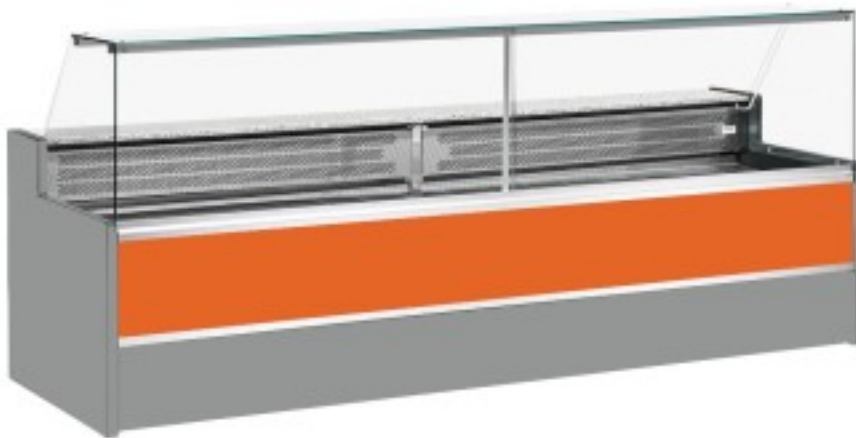

Cod: 11068029952809

Static refrigerated counter with reserve compartment for delicatessen and butcher's shop upward-opening orange glass panes +4 +6°C 300x98x127h cm

Description

Static refrigerated counter with modern style and attention to detail to meet every need, robust thanks to stainless steel structure, granite worktop and stainless steel display area.

Actual dimensions not corresponding to the picture for illustration purposes only.

N.B. The optional frame with castors can only be selected at the time of purchase.

Dimensions

Dimensioni esterne	3000x980x1270 mm
Dimensioni imballo	3100x1130x1580 mm