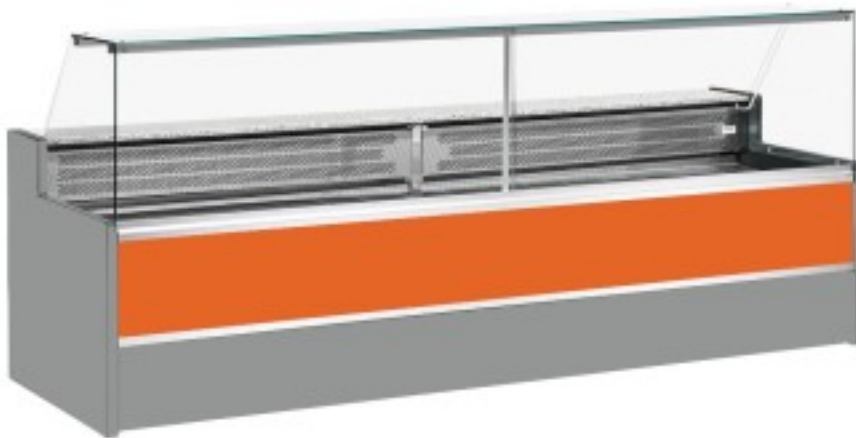

Cod: 11068029952808

**Static refrigerated display counter with reserve compartment for delicatessen and butcher's shop upward-opening windows orange +4 +6°C
250x98x127h cm**

Description

Static refrigerated counter with modern style and attention to detail to meet every need, robust thanks to stainless steel structure, granite worktop and stainless steel display area. Actual dimensions not corresponding to the picture for illustration purposes only. N.B. The optional frame with castors can only be selected at the time of purchase.

Dimensions

Dimensioni esterne	2500x980x1270 mm
Dimensioni imballo	2600x1130x1580 mm

Technical data

Alimentazione	Electric
Gas refrigerante	R290
Refrigerazione	static
Temperatura d'esercizio	+4 +6 °C
Voltaggio	230 V