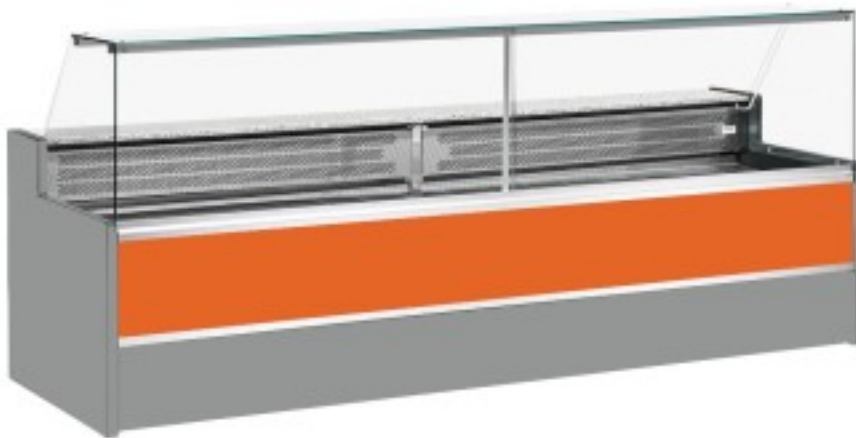

Cod: 11068029952808

**Static refrigerated display counter with reserve compartment for delicatessen and butcher's shop upward-opening windows orange +4 +6°C
250x98x127h cm**

Description

Static refrigerated counter with modern style and attention to detail to meet every need, robust thanks to stainless steel structure, granite worktop and stainless steel display area.

Actual dimensions not corresponding to the picture for illustration purposes only.

N.B. The optional frame with castors can only be selected at the time of purchase.

Dimensions

Dimensioni esterne	2500x980x1270 mm
Dimensioni imballo	2600x1130x1580 mm