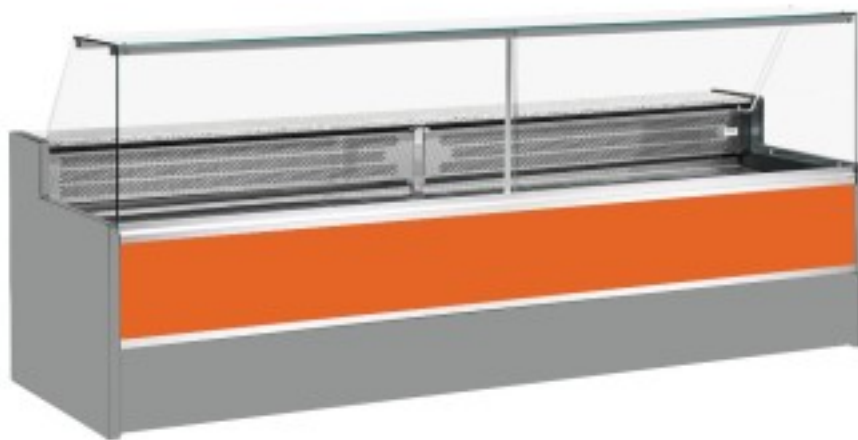

Cod: 11068029952807

Static refrigerated counter with reserve compartment for delicatessen and butcher's shop upward-opening orange glass panes +4 +6°C 200x98x127h cm

Description

Static refrigerated counter with modern style and attention to detail to meet every need, robust thanks to stainless steel structure, granite worktop and stainless steel display area.

Actual dimensions not corresponding to the picture for illustration purposes only.

N.B. The optional frame with castors can only be selected at the time of purchase.

Dimensions

Dimensioni esterne	2000x980x1270 mm
Dimensioni imballo	2100x1130x1580 mm