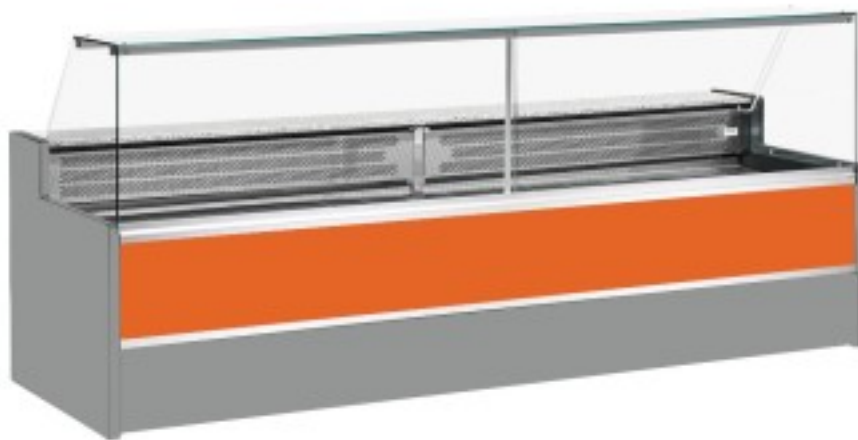

Cod: 11068029952806

Static refrigerated counter with reserve compartment for delicatessen and butcher's shop upward-opening orange glass panes +4 +6°C 150x98x127h cm

Description

Static refrigerated counter with modern style and attention to detail to meet every need, robust thanks to stainless steel structure, granite worktop and stainless steel display area.

Actual dimensions not corresponding to the picture for illustration purposes only.

N.B. The optional frame with castors can only be selected at the time of purchase.

Dimensions

Dimensioni esterne	1500x980x1270 mm
Dimensioni imballo	1600x1130x1580 mm