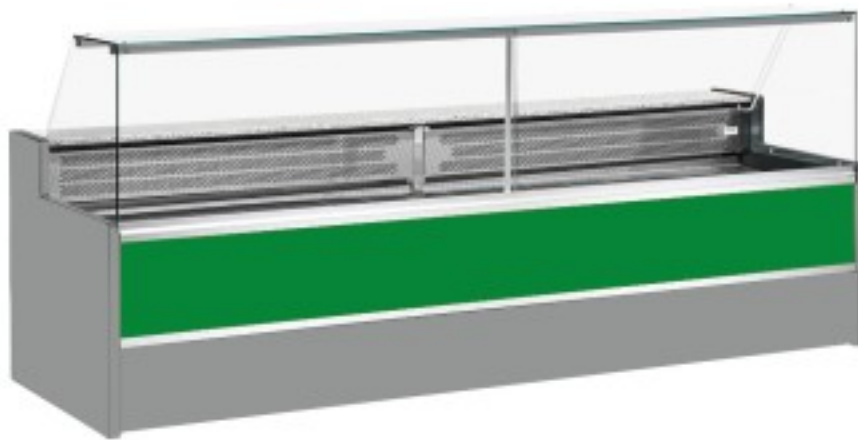

Cod: 11068026952811

**Static refrigerated counter with reserve compartment for delicatessen and butcher's shop upward-opening glass panes green +4 +6°C 400x98x127h cm**

## Description

Static refrigerated counter with modern style and attention to detail to meet every need, robust thanks to stainless steel structure, granite worktop and stainless steel display area.

Actual dimensions not corresponding to the picture for illustration purposes only.

**N.B. The optional frame with castors can only be selected at the time of purchase.**

## Dimensions

Dimensioni esterne	4000x980x1270 mm
--------------------	------------------

Dimensioni imballo	4100x1130x1580 mm
--------------------	-------------------

**Technical data**

Alimentazione	Electric
Gas refrigerante	R290
Refrigerazione	static
Temperatura d'esercizio	+4 +6 °C
Voltaggio	230 V