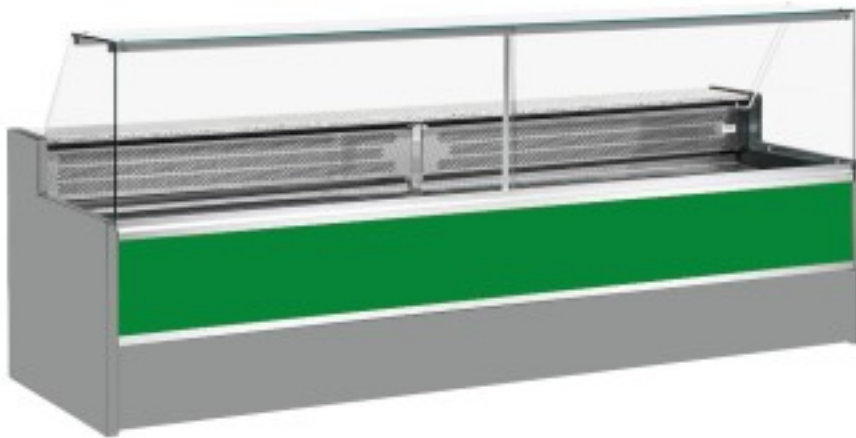

Cod: 11068026952810

Static refrigerated counter with reserve compartment for delicatessen and butcher's shop upward-opening glass panes green +4 +6°C 350x98x127h cm

Description

Static refrigerated counter with modern style and attention to detail to meet every need, robust thanks to stainless steel structure, granite worktop and stainless steel display area.

Actual dimensions not corresponding to the picture for illustration purposes only.

N.B. The optional frame with castors can only be selected at the time of purchase.

Dimensions

Dimensioni esterne	3500x980x1270 mm
--------------------	------------------

Dimensioni imballo

3600x1130x1580 mm

Technical data

Alimentazione	Electric
Gas refrigerante	R290
Refrigerazione	static
Temperatura d'esercizio	+4 +6 °C
Voltaggio	230 V