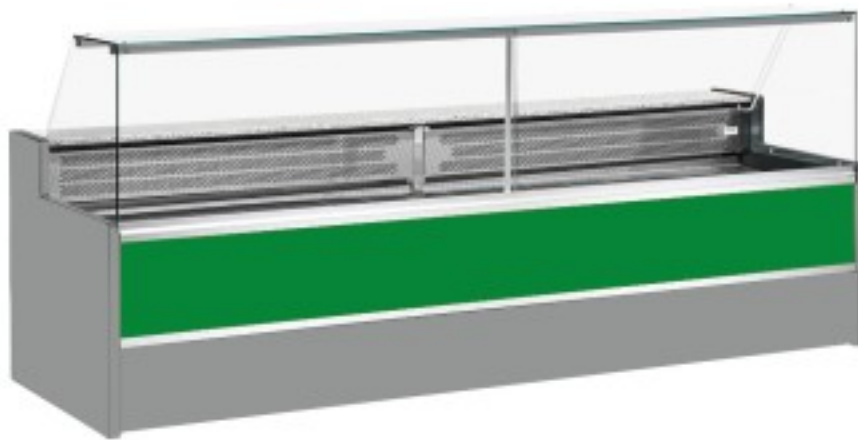

Cod: 11068026952809

Static refrigerated counter with reserve compartment for delicatessen and butcher's shop upward-opening glass panes green +4 +6°C 300x98x127h cm

Description

Static refrigerated counter with modern style and attention to detail to meet every need, robust thanks to stainless steel structure, granite worktop and stainless steel display area.

Actual dimensions not corresponding to the picture for illustration purposes only.

N.B. The optional frame with castors can only be selected at the time of purchase.

Dimensions

Dimensioni esterne	3000x980x1270 mm
--------------------	------------------

Dimensioni imballo	3100x1130x1580 mm
--------------------	-------------------

Technical data

Alimentazione	Electric
Gas refrigerante	R290
Refrigerazione	static
Temperatura d'esercizio	+4 +6 °C
Voltaggio	230 V