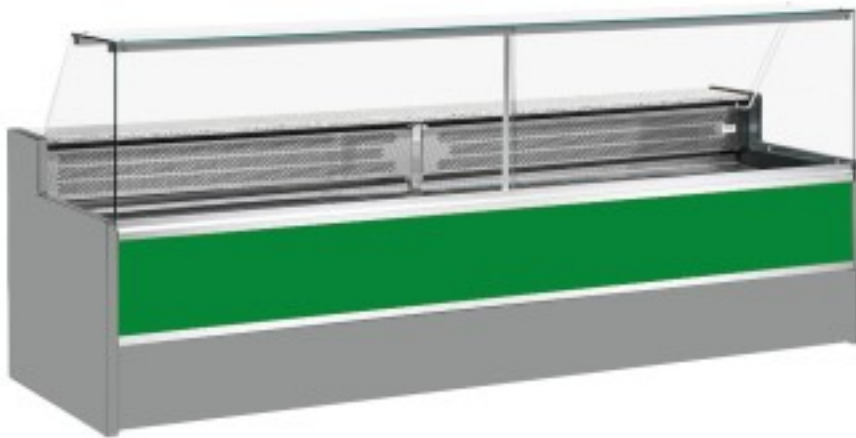

Cod: 11068026952809

Static refrigerated counter with reserve compartment for delicatessen and butcher's shop upward-opening glass panes green +4 +6°C 300x98x127h cm

Description

Static refrigerated counter with modern style and attention to detail to meet every need, robust thanks to stainless steel structure, granite worktop and stainless steel display area. Actual dimensions not corresponding to the picture for illustration purposes only. N.B. The optional frame with castors can only be selected at the time of purchase.

Dimensions

Dimensioni esterne	3000x980x1270 mm
Dimensioni imballo	3100x1130x1580 mm

Technical data

Alimentazione	Electric
Gas refrigerante	R290
Refrigerazione	static
Temperatura d'esercizio	+4 +6 °C
Voltaggio	230 V