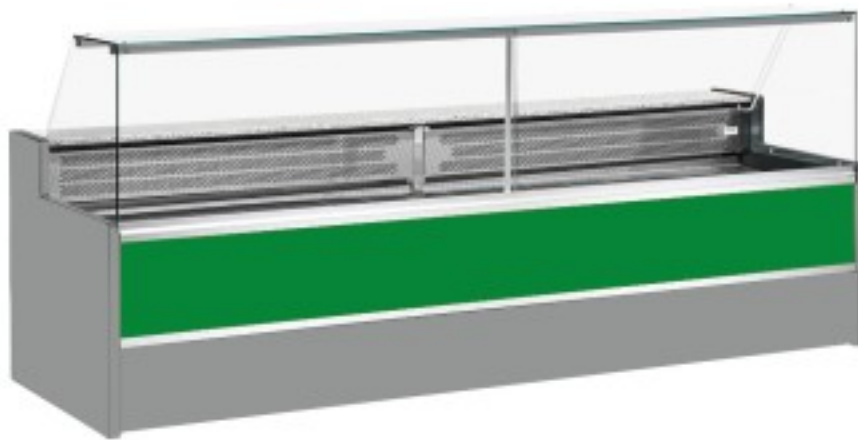

Cod: 11068026952808

Static refrigerated counter with reserve compartment for delicatessen and butcher's shop upward-opening glass panes green +4 +6°C 250x98x127h cm

Description

Static refrigerated counter with modern style and attention to detail to meet every need, robust thanks to stainless steel structure, granite worktop and stainless steel display area.

Actual dimensions not corresponding to the picture for illustration purposes only.

N.B. The optional frame with castors can only be selected at the time of purchase.

Dimensions

Dimensioni esterne	2500x980x1270 mm
--------------------	------------------

Dimensioni imballo

2600x1130x1580 mm

Technical data

Alimentazione	Electric
Gas refrigerante	R290
Refrigerazione	static
Temperatura d'esercizio	+4 +6 °C
Voltaggio	230 V