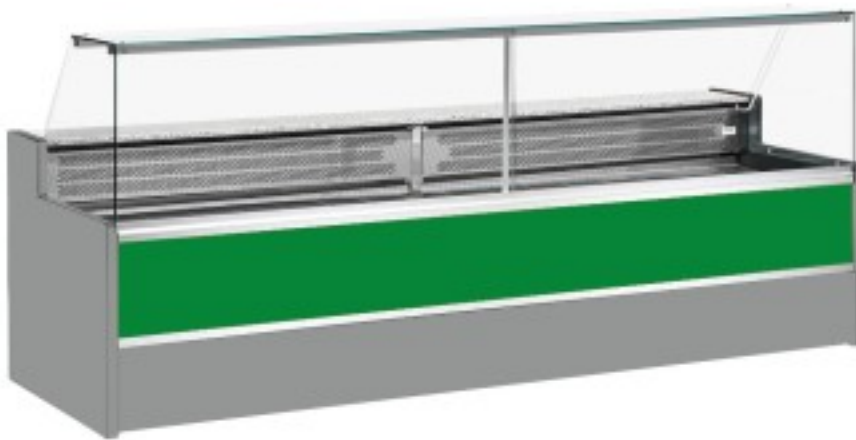

Cod: 11068026952808

Static refrigerated counter with reserve compartment for delicatessen and butcher's shop upward-opening glass panes green +4 +6°C 250x98x127h cm

Description

Static refrigerated counter with modern style and attention to detail to meet every need, robust thanks to stainless steel structure, granite worktop and stainless steel display area.

Actual dimensions not corresponding to the picture for illustration purposes only.

N.B. The optional frame with castors can only be selected at the time of purchase.

Dimensions

Dimensioni esterne	2500x980x1270 mm
--------------------	------------------

Dimensioni imballo

2600x1130x1580 mm

Technical data

Alimentazione	Electric
Gas refrigerante	R290
Refrigerazione	static
Temperatura d'esercizio	+4 +6 °C
Voltaggio	230 V